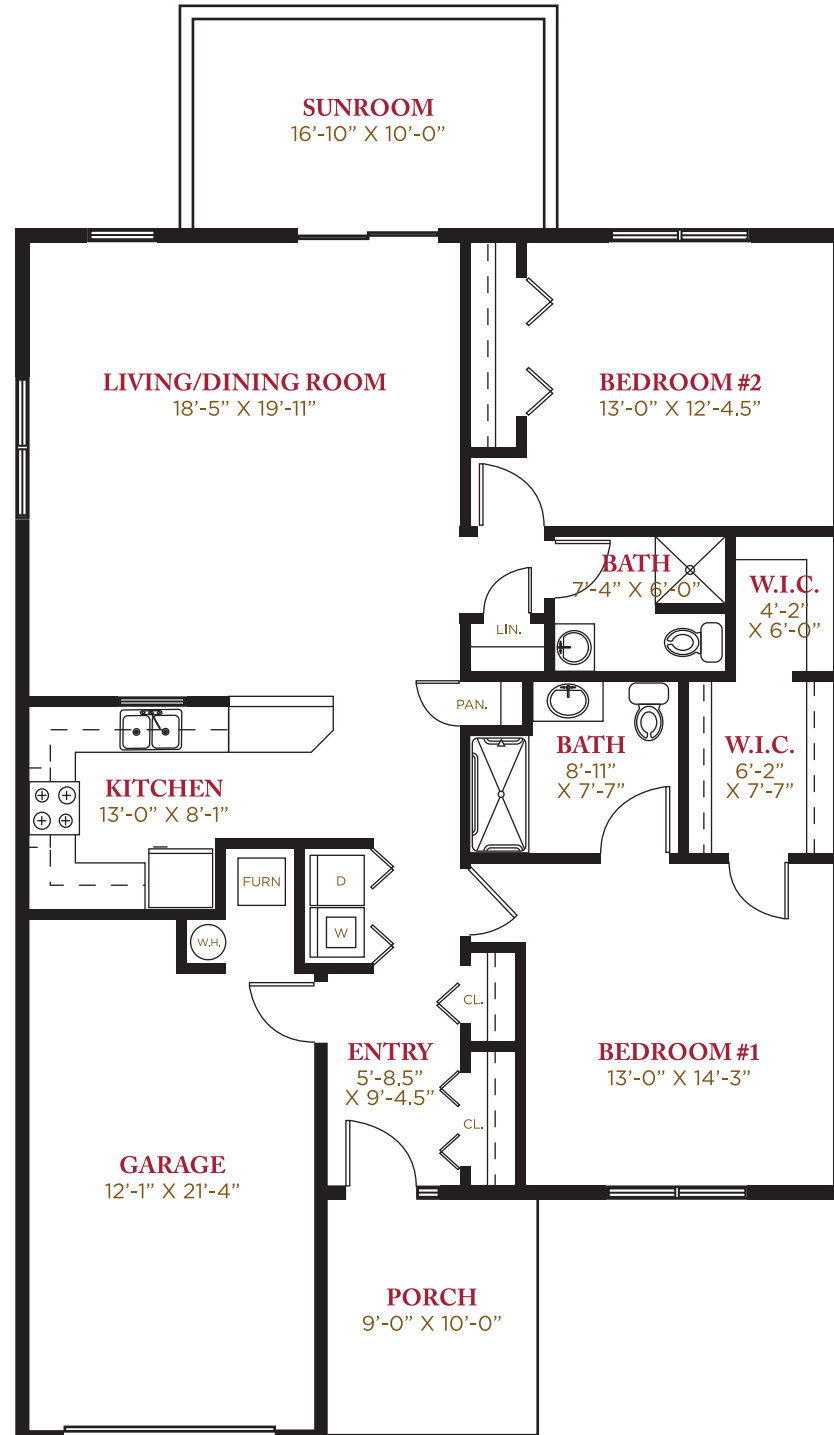

Carriage Home Deluxe Center

1248 Sq. ft.

*Actual square feet may vary
depending upon location.*

**GARDEN SPOT
VILLAGE**

A GARDEN SPOT COMMUNITY