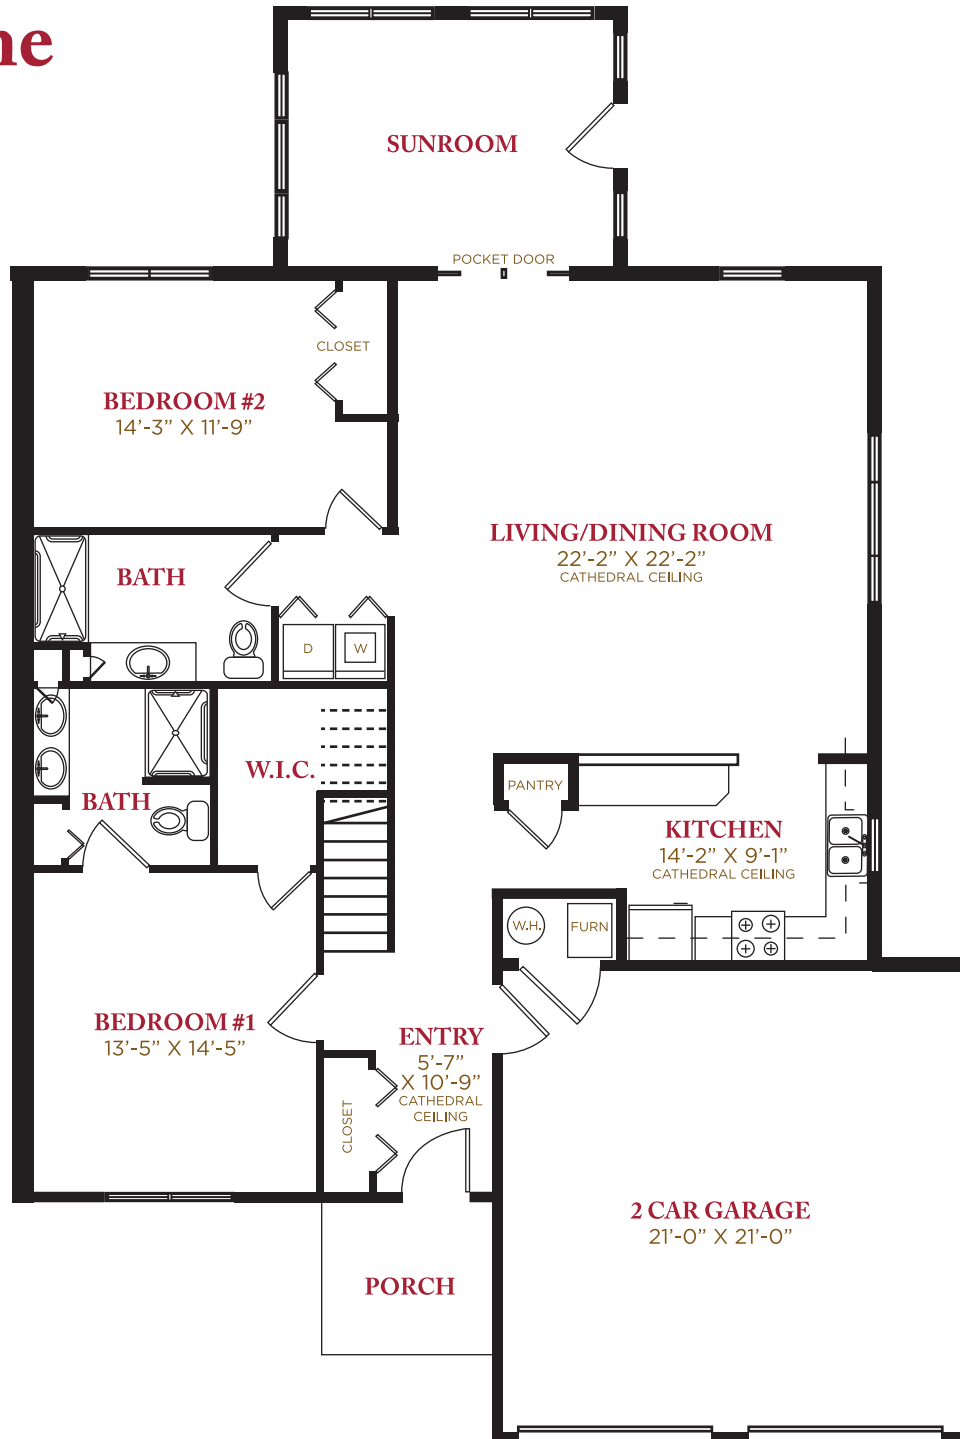

Carriage Home Deluxe End

2029 Sq. ft.

*Actual square feet may vary
depending upon location.*

**GARDEN SPOT
VILLAGE**

A GARDEN SPOT COMMUNITY