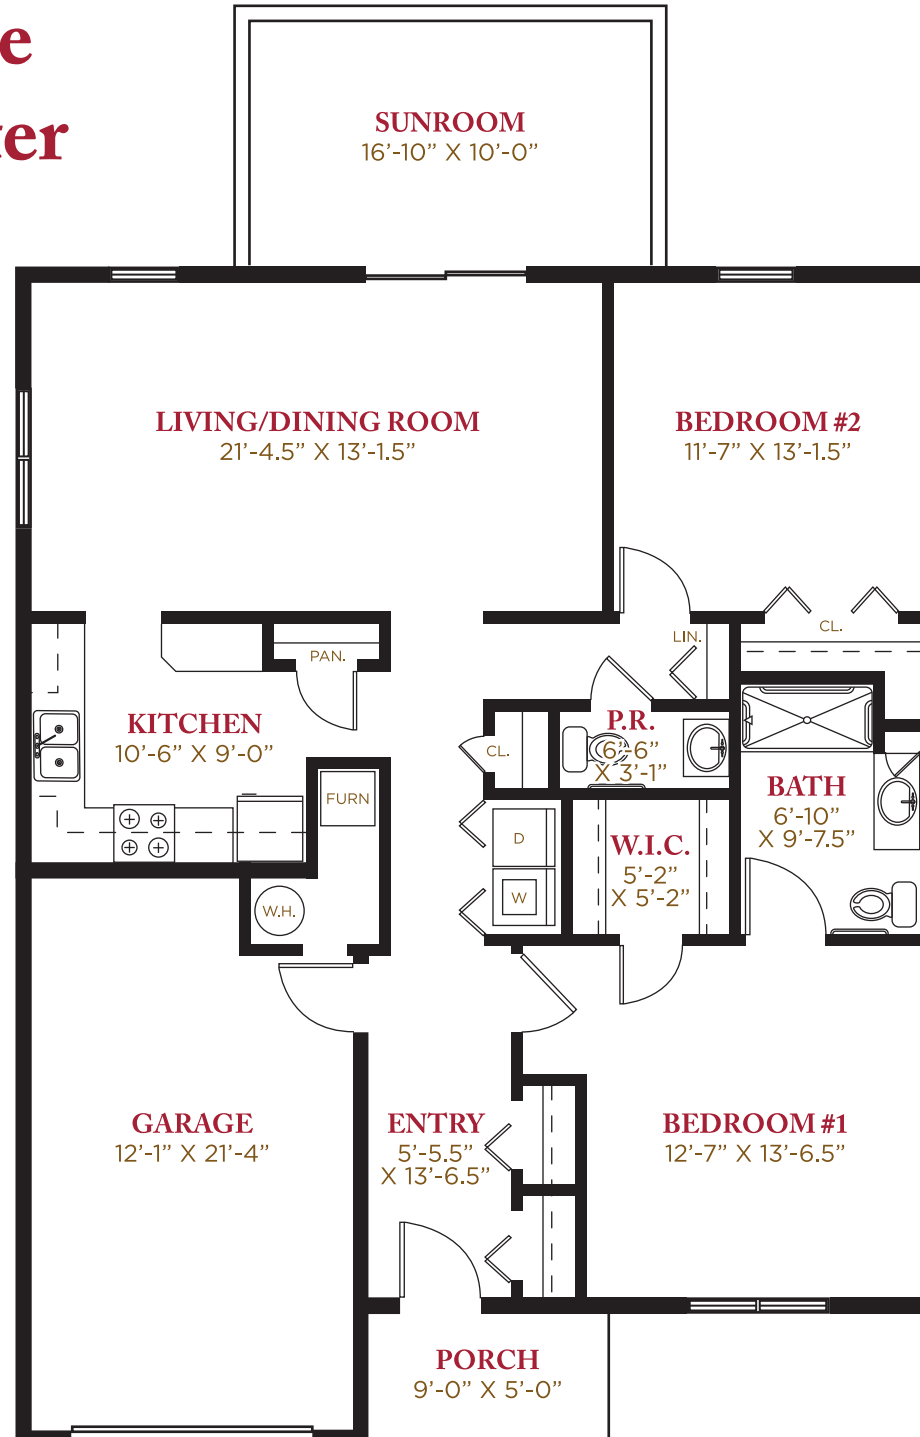

Carriage Home Standard Center

1088 Sq. ft.

*Actual square feet may vary
depending upon location.*

**GARDEN SPOT
VILLAGE**

A GARDEN SPOT COMMUNITY