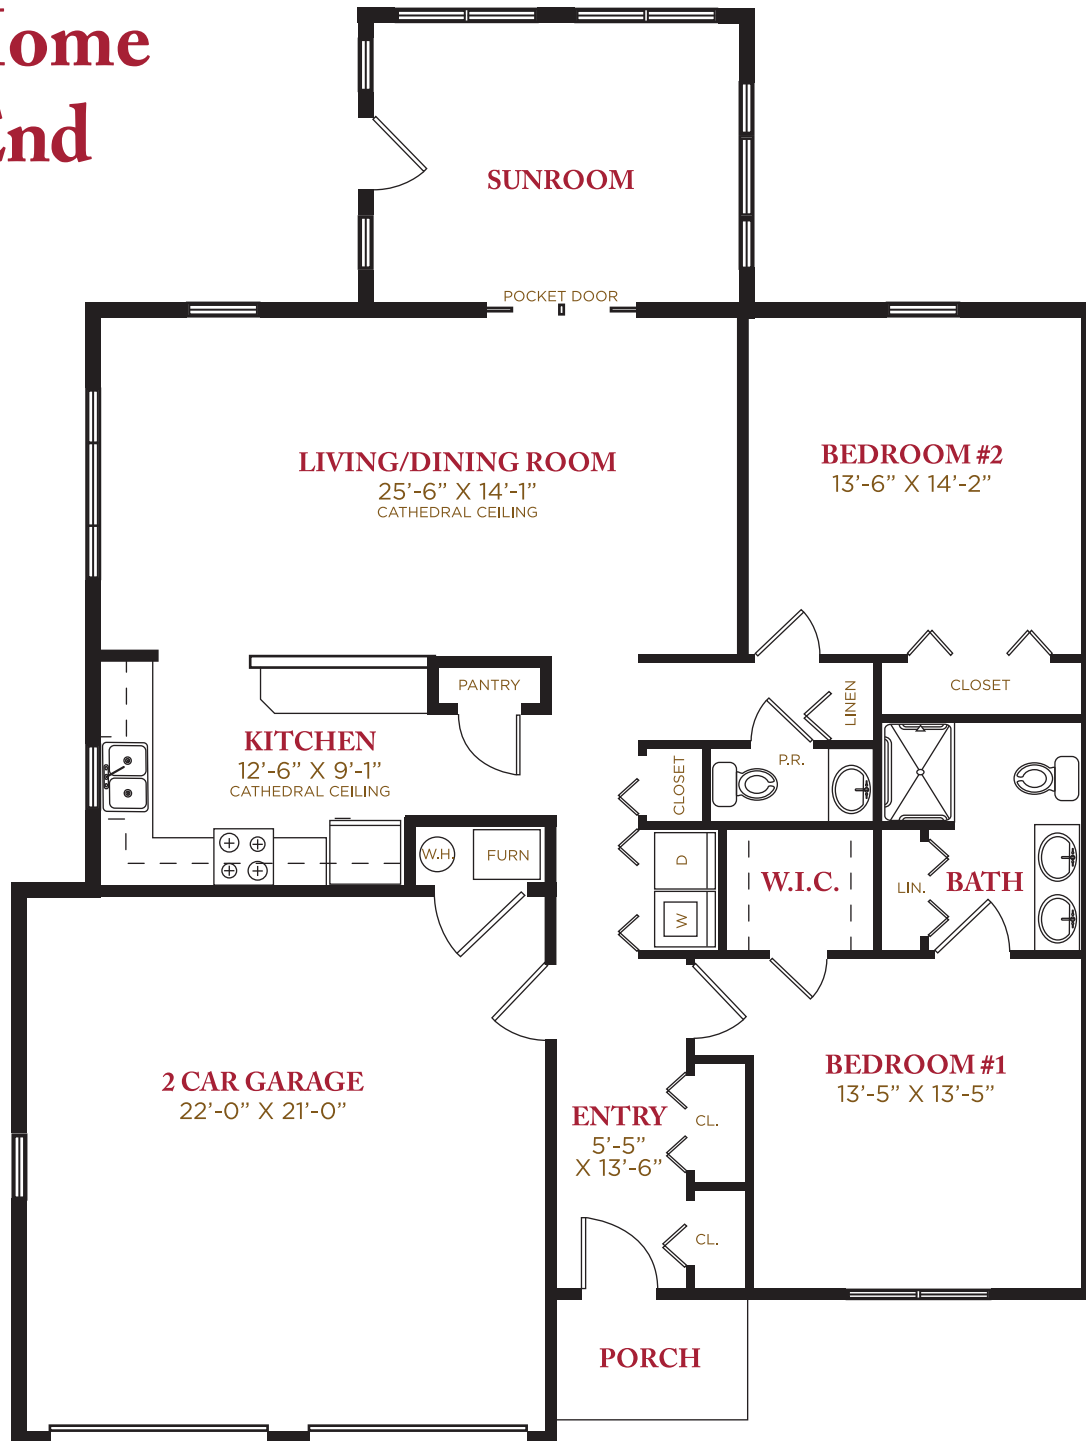

Carriage Home Standard End

1592 Sq. ft.

*Actual square feet may vary
depending upon location.*

**GARDEN SPOT
VILLAGE**

A GARDEN SPOT COMMUNITY