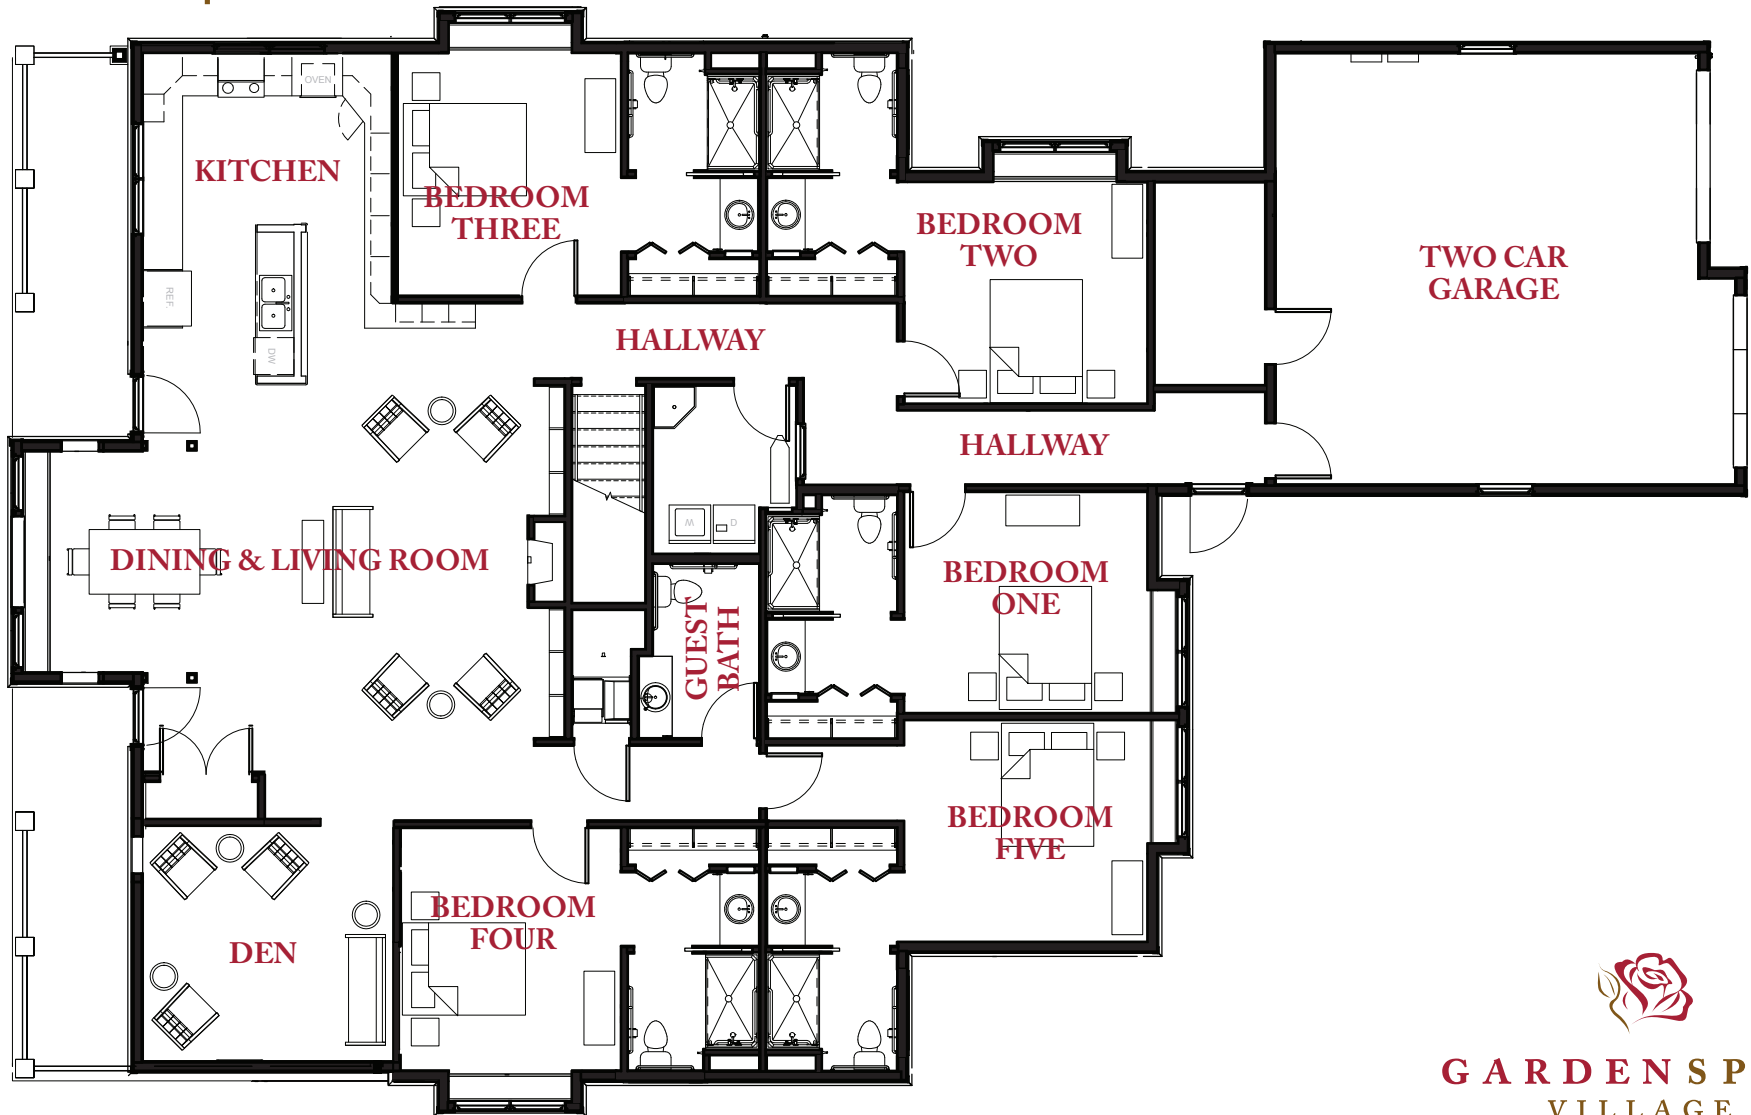

Cooperative Living House

4,000 Sq. ft.

*Actual square feet may vary
depending upon location.*

**GARDEN SPOT
VILLAGE**

A GARDEN SPOT COMMUNITY