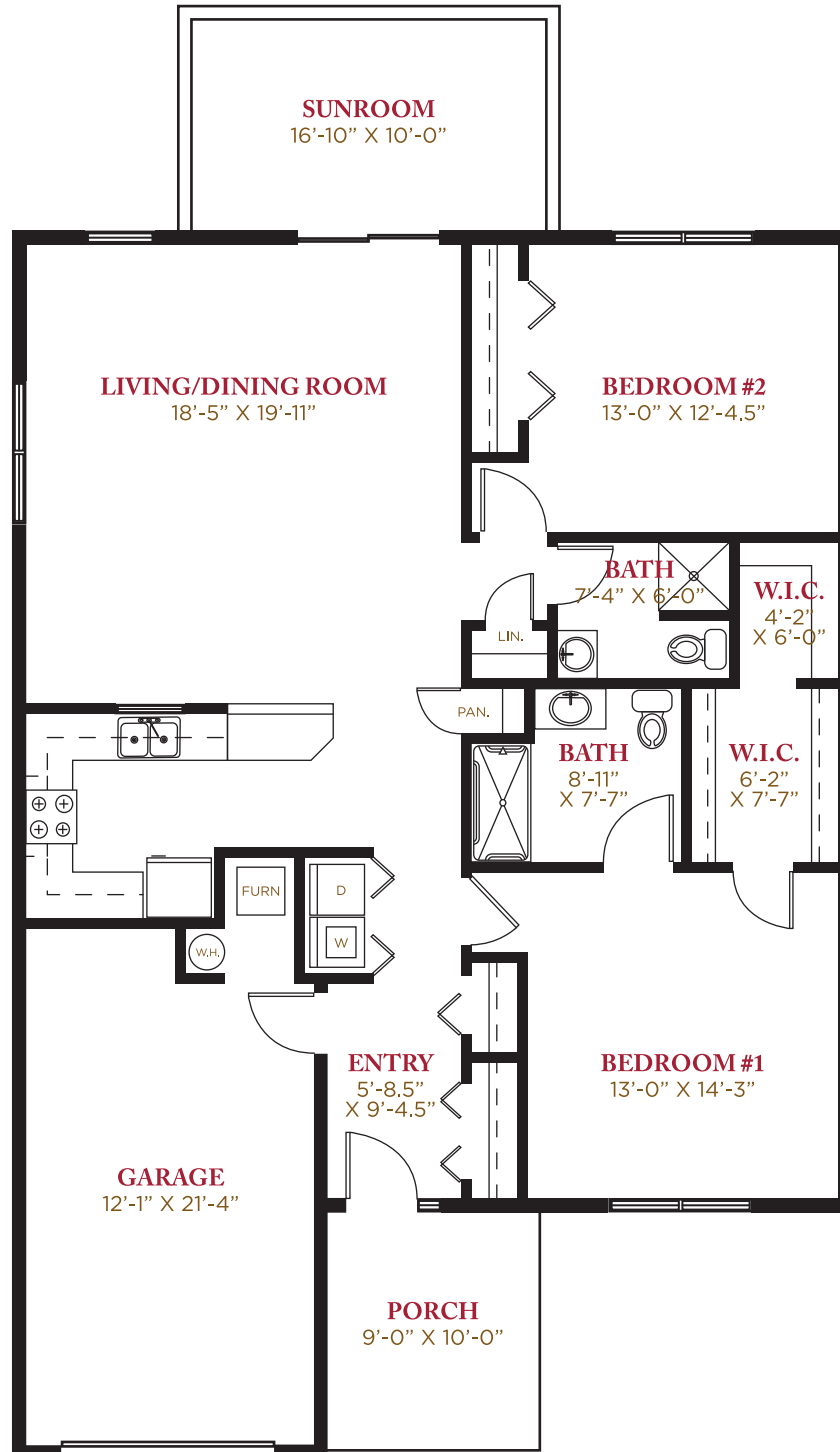

Cottage Deluxe Center

1248 Sq. ft.

*Actual square feet may vary
depending upon location.*

**GARDEN SPOT
VILLAGE**

A GARDEN SPOT COMMUNITY