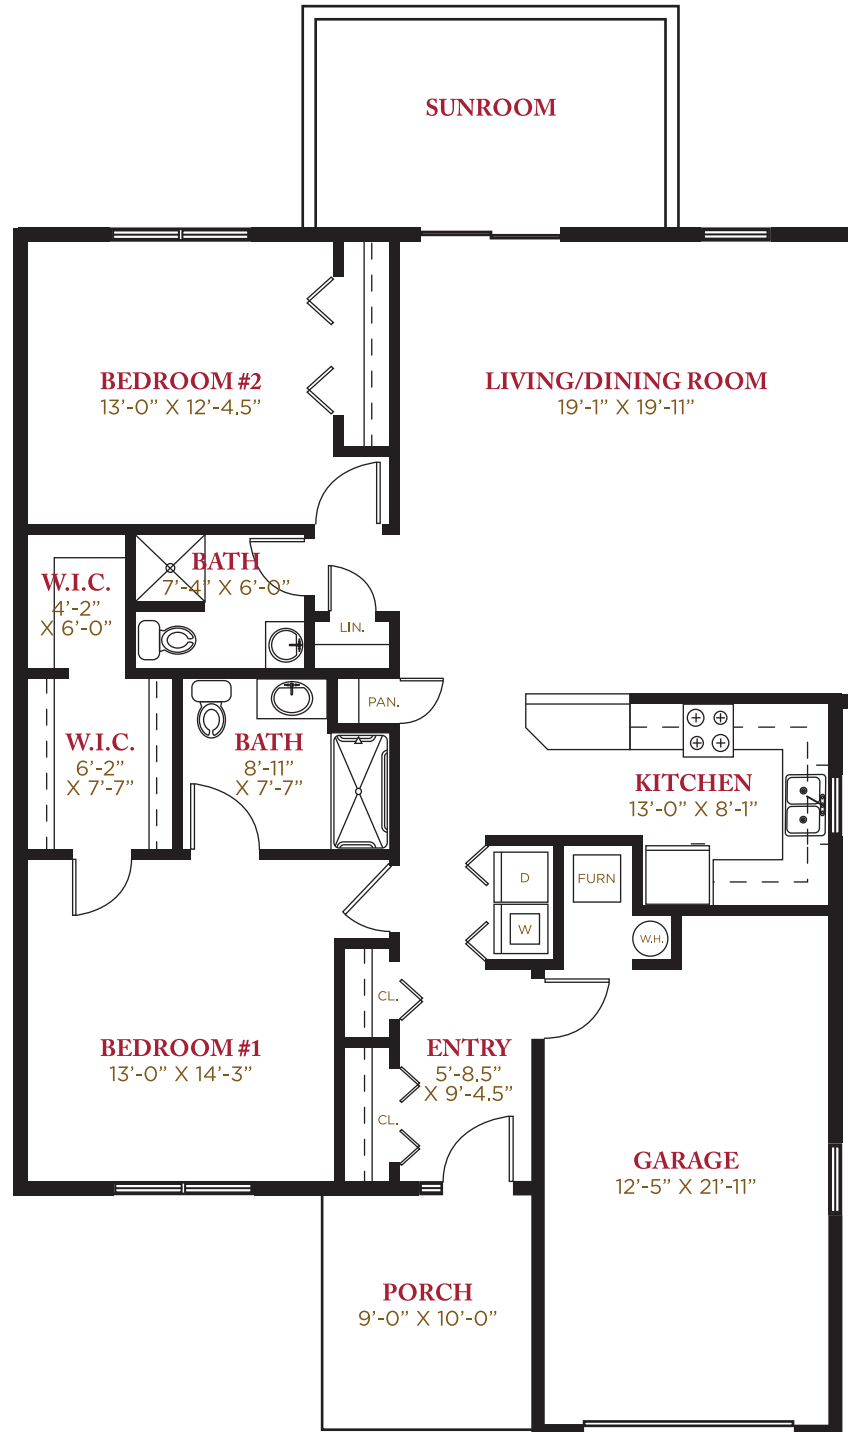

Cottage Deluxe End

1261 Sq. ft.

*Actual square feet may vary
depending upon location.*

**GARDEN SPOT
VILLAGE**

A GARDEN SPOT COMMUNITY