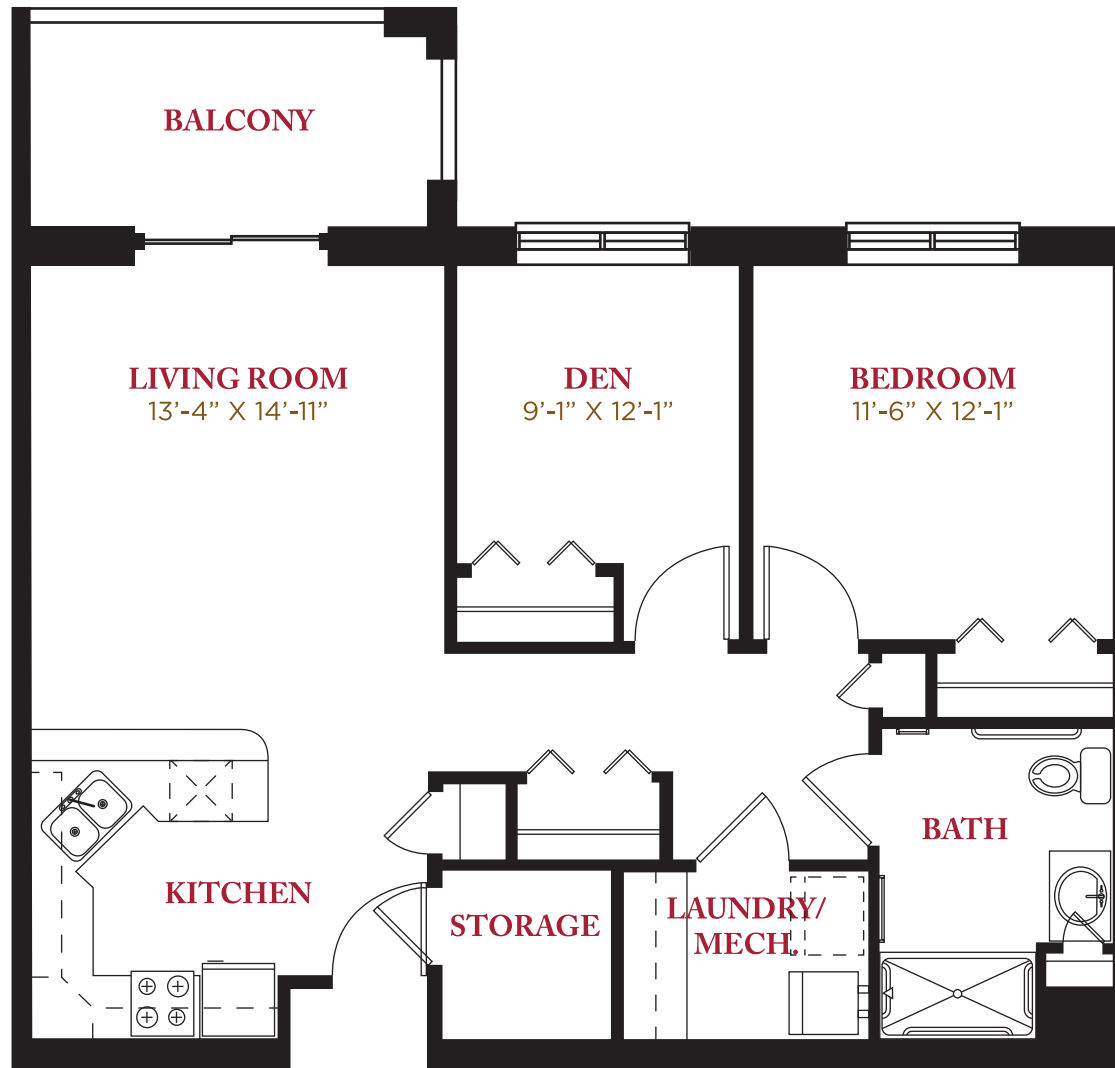

# Garden Apartments One Bedroom with Den

859 Sq. ft.

*Actual square feet may vary  
depending upon location.*

**GARDEN SPOT  
VILLAGE**

A GARDEN SPOT COMMUNITY