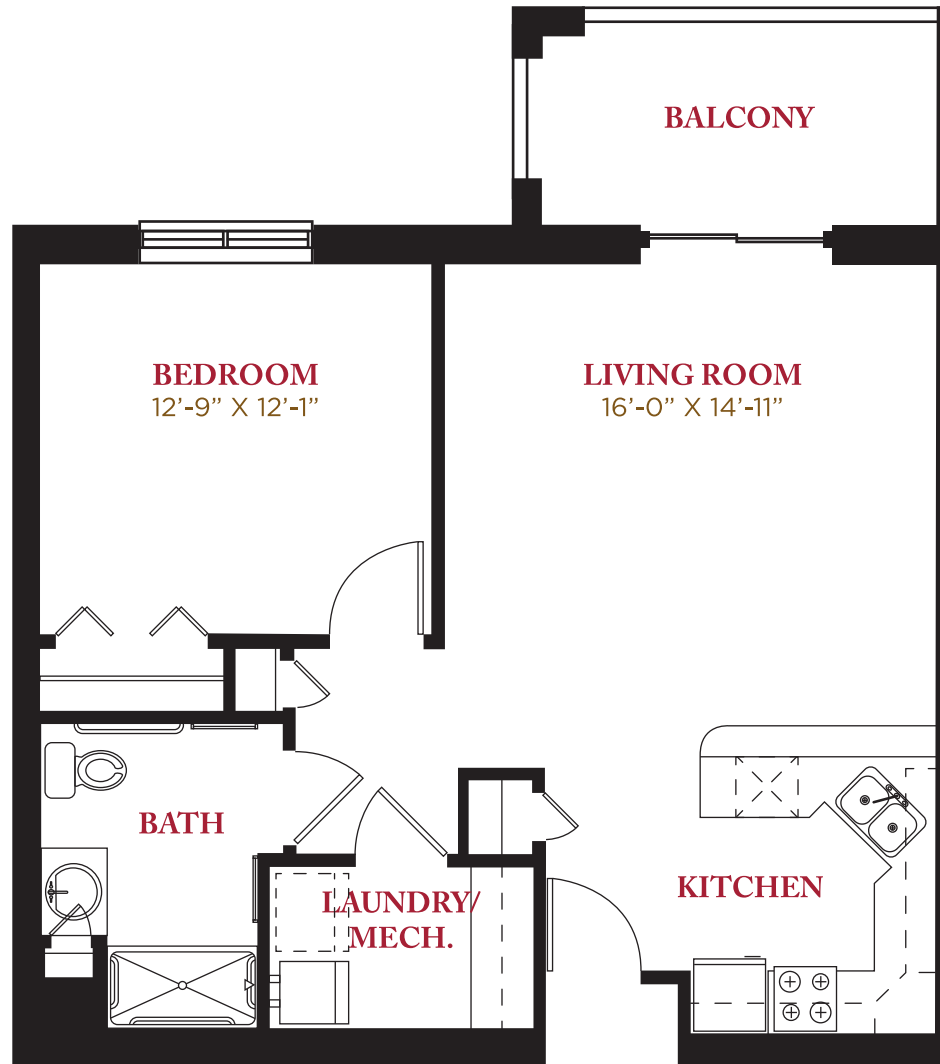

Garden Apartments

One Bedroom

718 Sq. ft.

*Actual square feet may vary
depending upon location.*

GARDEN SPOT
VILLAGE

A GARDEN SPOT COMMUNITY