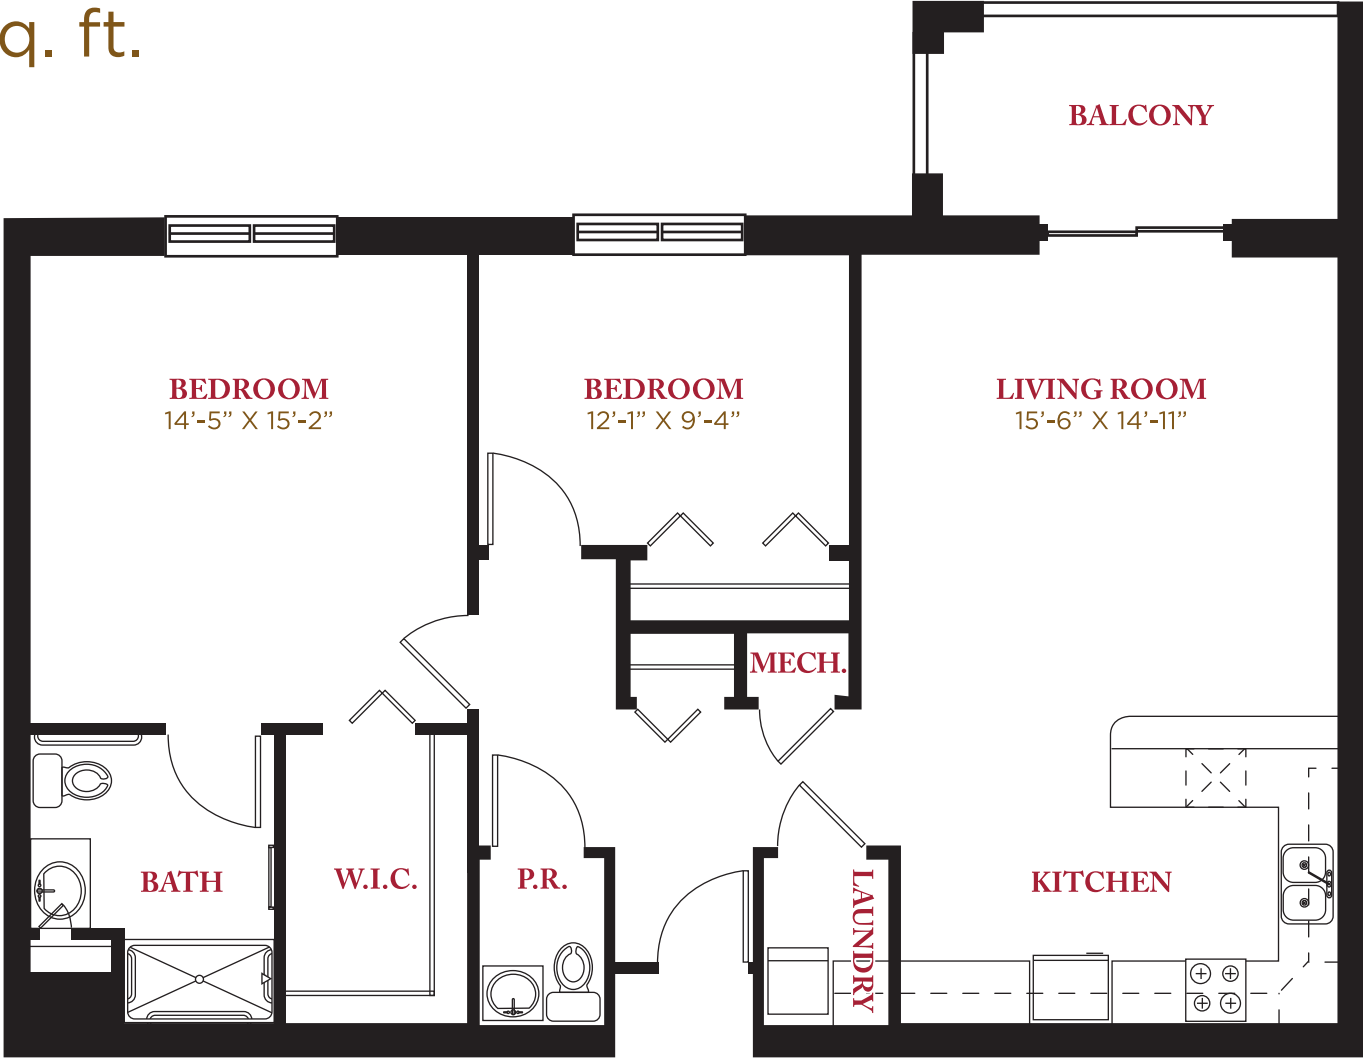

Garden Apartments Two Bedroom Deluxe

1059 Sq. ft.

*Actual square feet may vary
depending upon location.*

**GARDEN SPOT
VILLAGE**

A GARDEN SPOT COMMUNITY