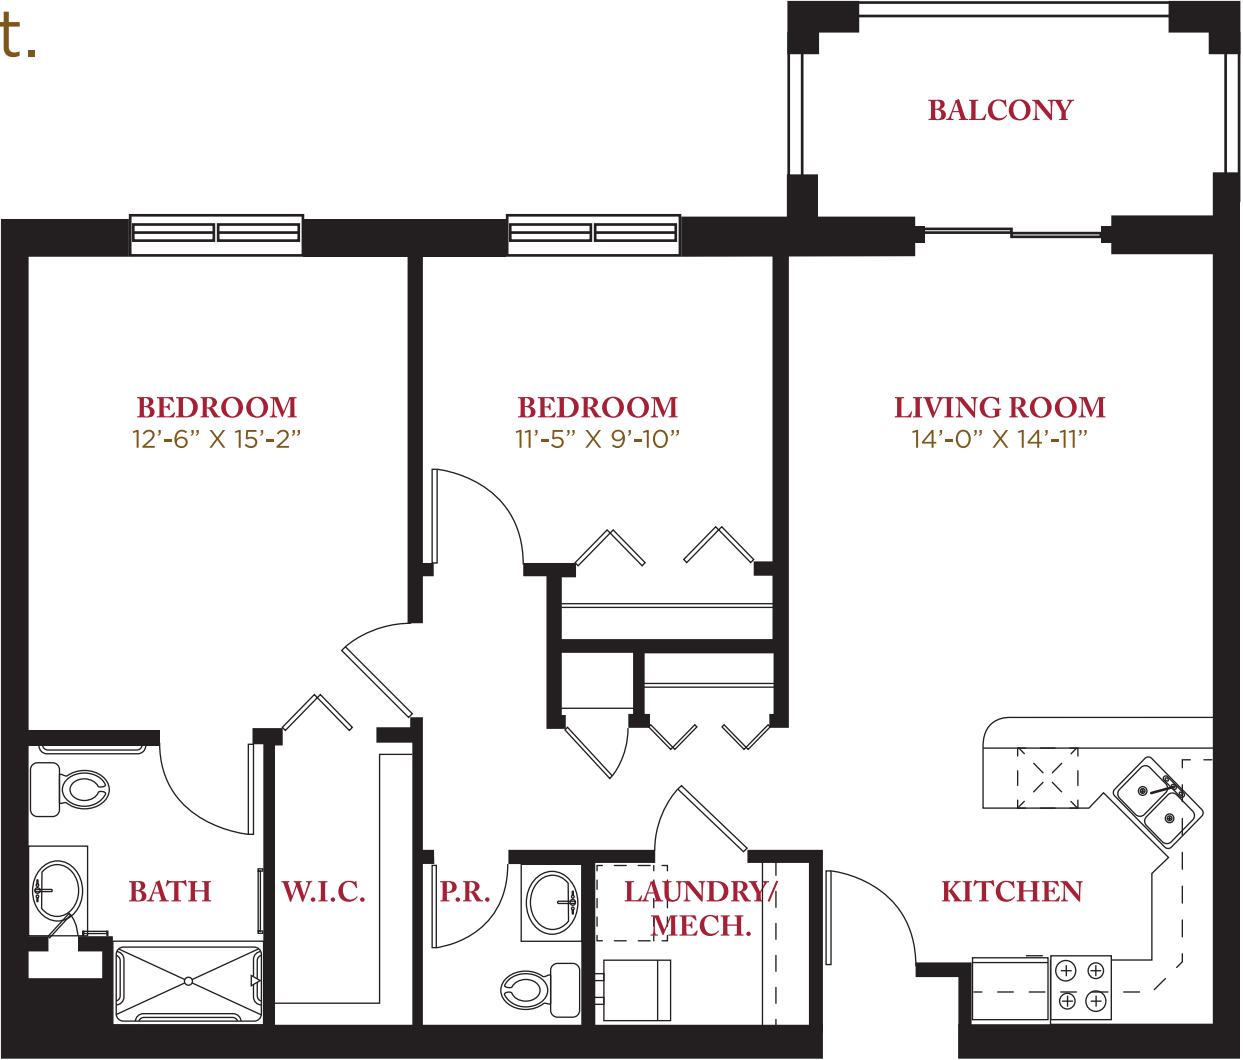

Garden Apartments Two Bedroom Standard

959 Sq. ft.

*Actual square feet may vary
depending upon location.*

**GARDEN SPOT
VILLAGE**

A GARDEN SPOT COMMUNITY