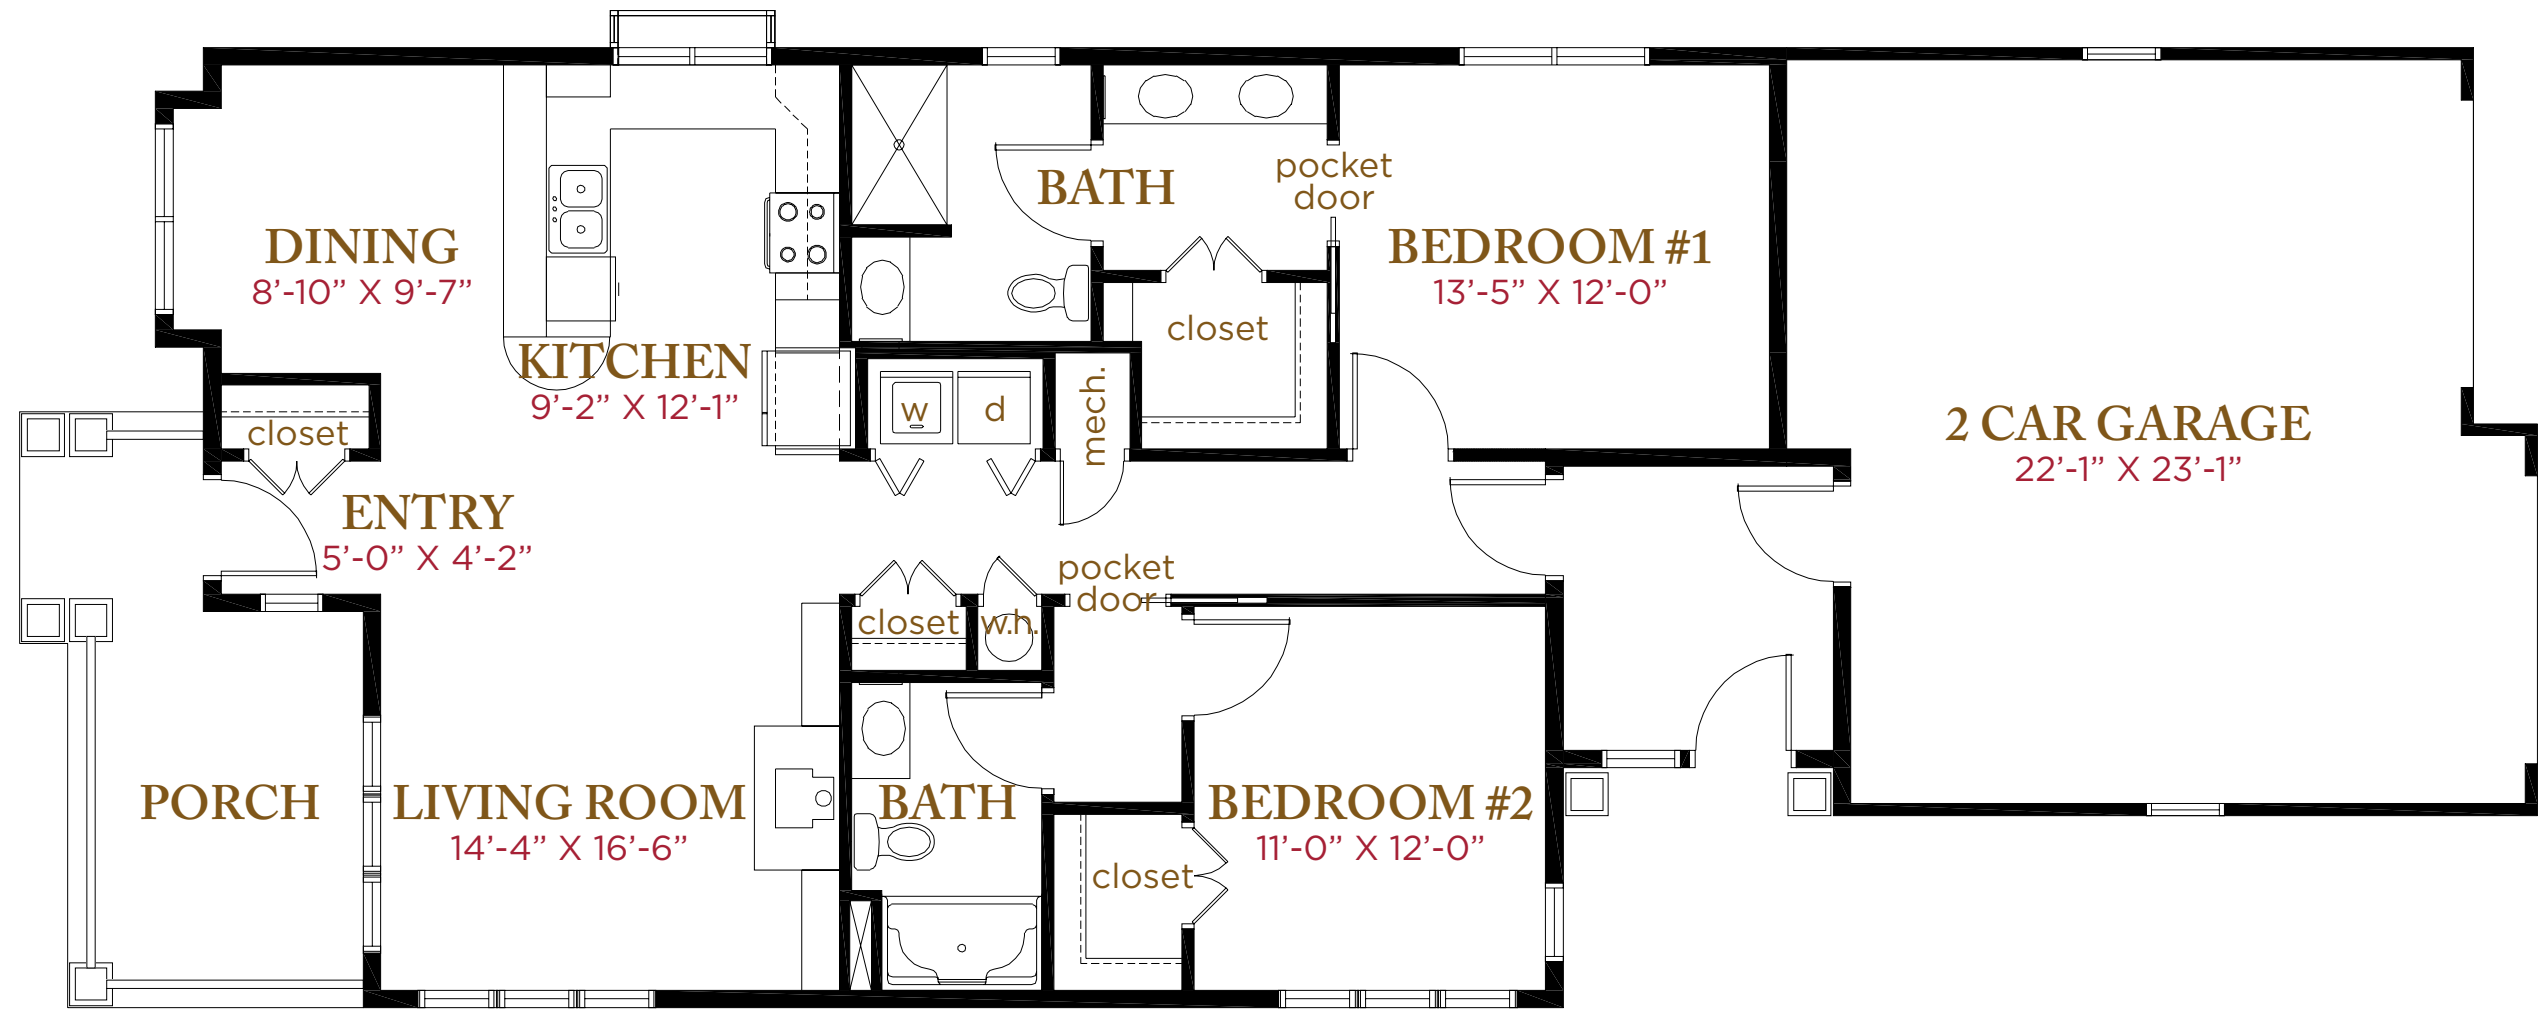

THE JACKSON - TYPE 2

Cottage: 1316 Sq. Ft.
Breezeway: 84 Sq. Ft.
Garage: 522 Sq. Ft.
Porch: 153 Sq. Ft.

GARDEN SPOT
VILLAGE

A GARDEN SPOT COMMUNITY

FIRST FLOOR

Square footage and dimensions are approximations and floorplans are not to scale.