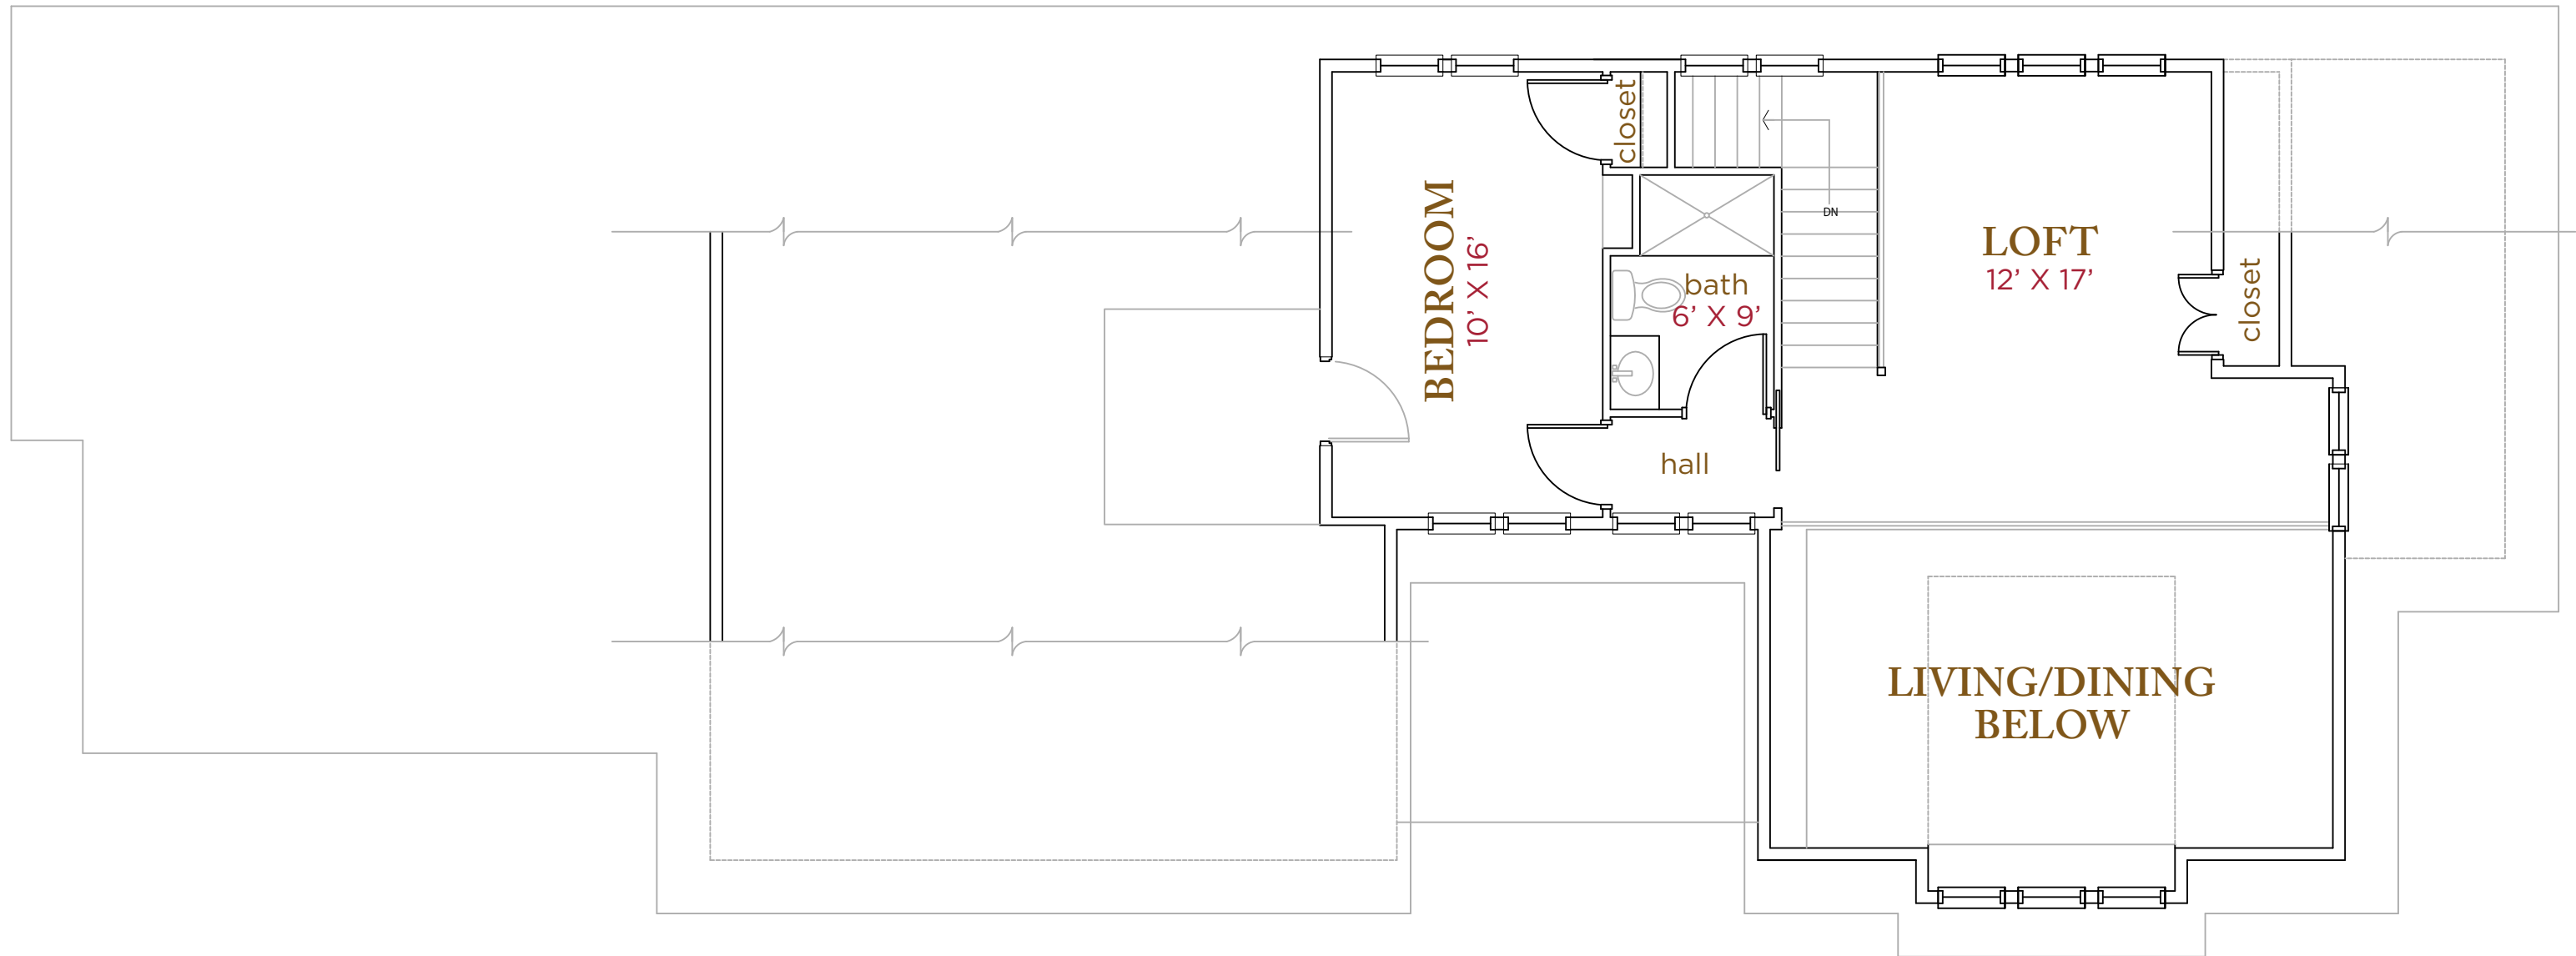

THE WEAVER - TYPE 3

2 Story Cottage: 2000 Sq. Ft.

First Floor: 1600 Sq. Ft.

GARDEN SPOT
VILLAGE

A GARDEN SPOT COMMUNITY

FIRST FLOOR

Square footage and dimensions are approximations and floorplans are not to scale.
Slight alterations to this floorplan may be necessary during construction.

THE WEAVER - TYPE 3

Second Floor: 400 Sq. Ft.

GARDEN SPOT
VILLAGE

A GARDEN SPOT COMMUNITY

SECOND FLOOR

Square footage and dimensions are approximations and floorplans are not to scale.
Slight alterations to this floorplan may be necessary during construction.