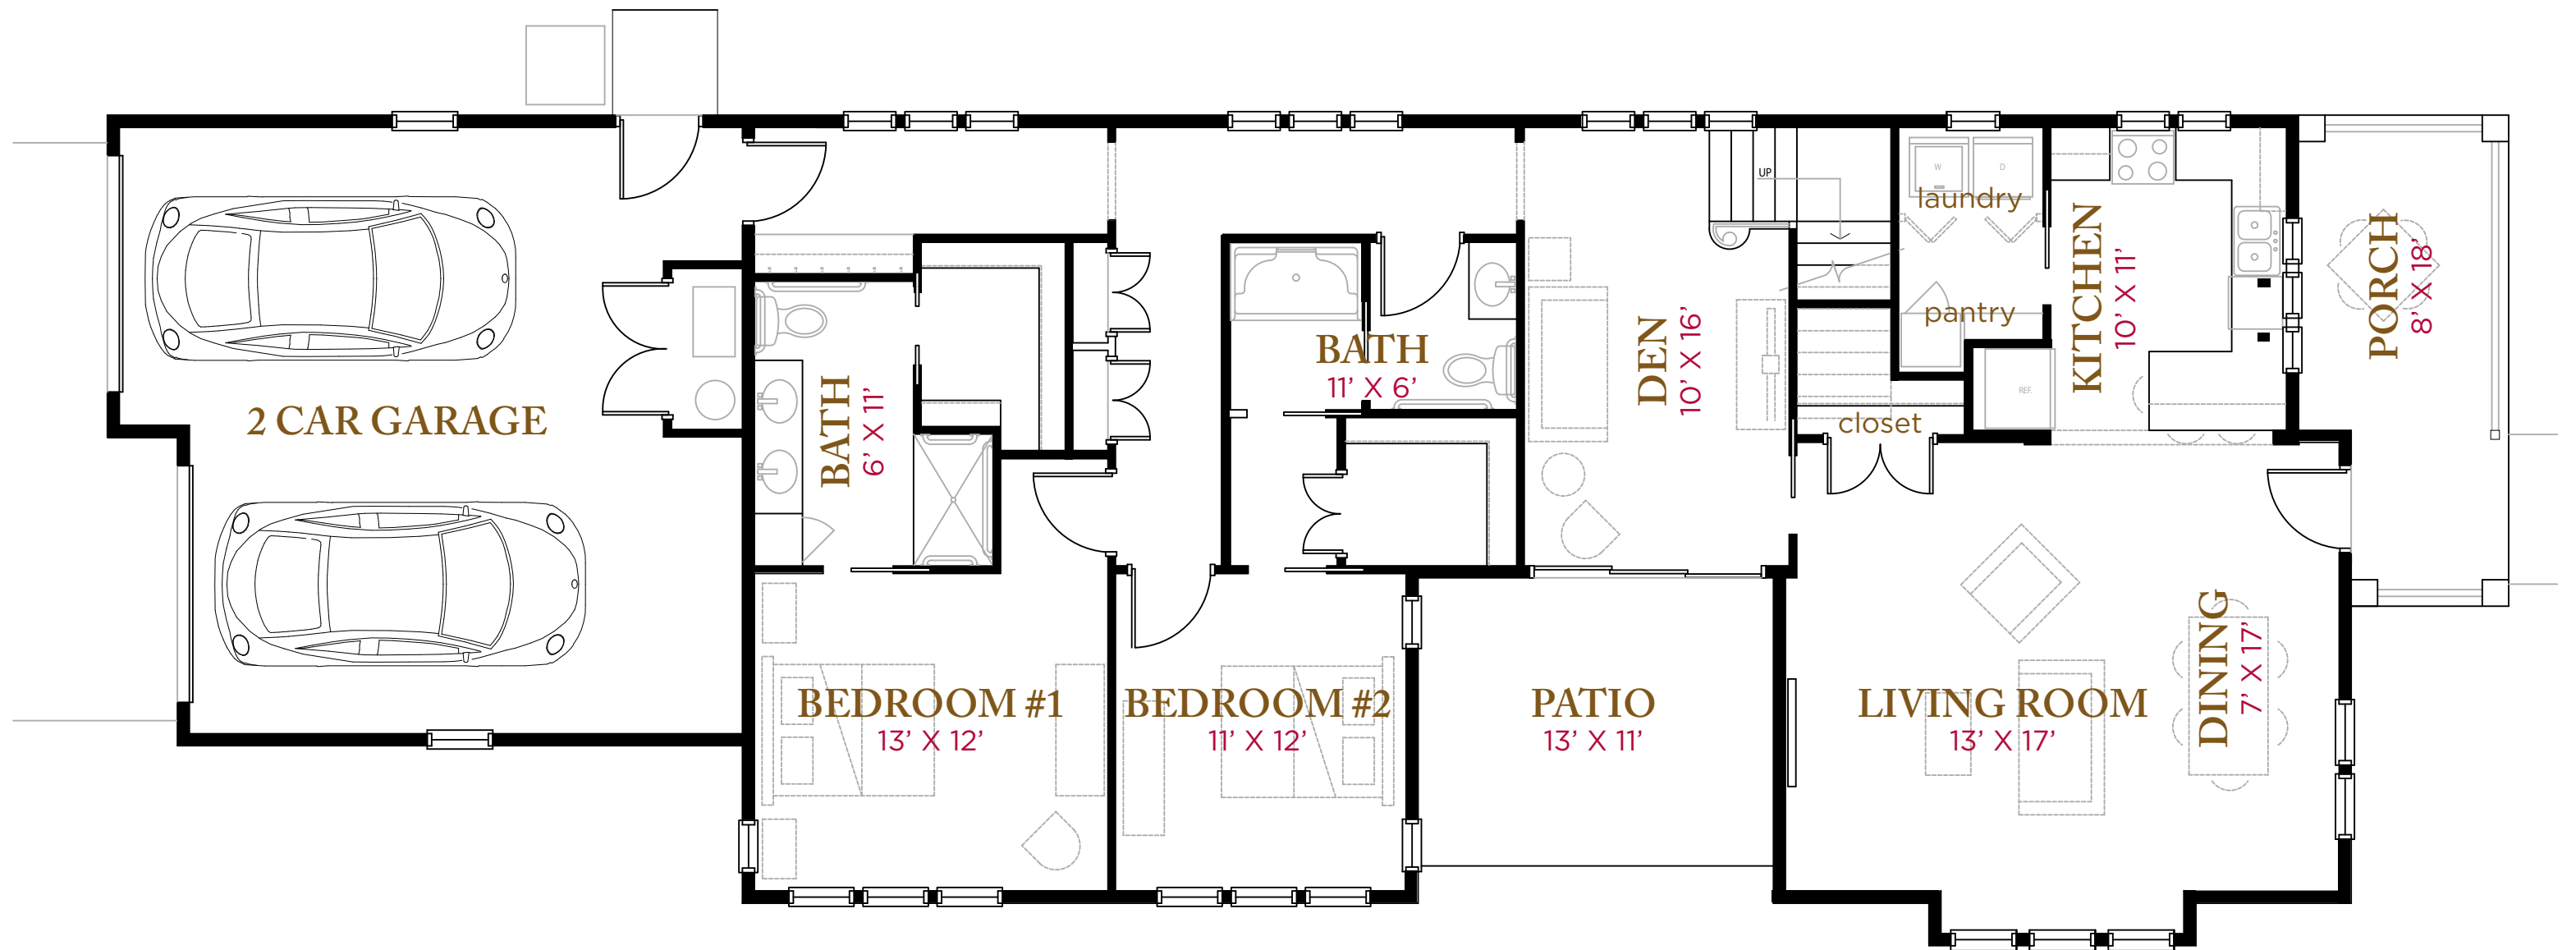

THE WEAVER - TYPE 3

2 Story Cottage: 2000 Sq. Ft.

First Floor: 1600 Sq. Ft.

GARDEN SPOT
VILLAGE

A GARDEN SPOT COMMUNITY

FIRST FLOOR

Square footage and dimensions are approximations and floorplans are not to scale.
Slight alterations to this floorplan may be necessary during construction.

THE WEAVER - TYPE 3

Second Floor: 400 Sq. Ft.

GARDEN SPOT
VILLAGE

A GARDEN SPOT COMMUNITY

SECOND FLOOR

Square footage and dimensions are approximations and floorplans are not to scale.
Slight alterations to this floorplan may be necessary during construction.