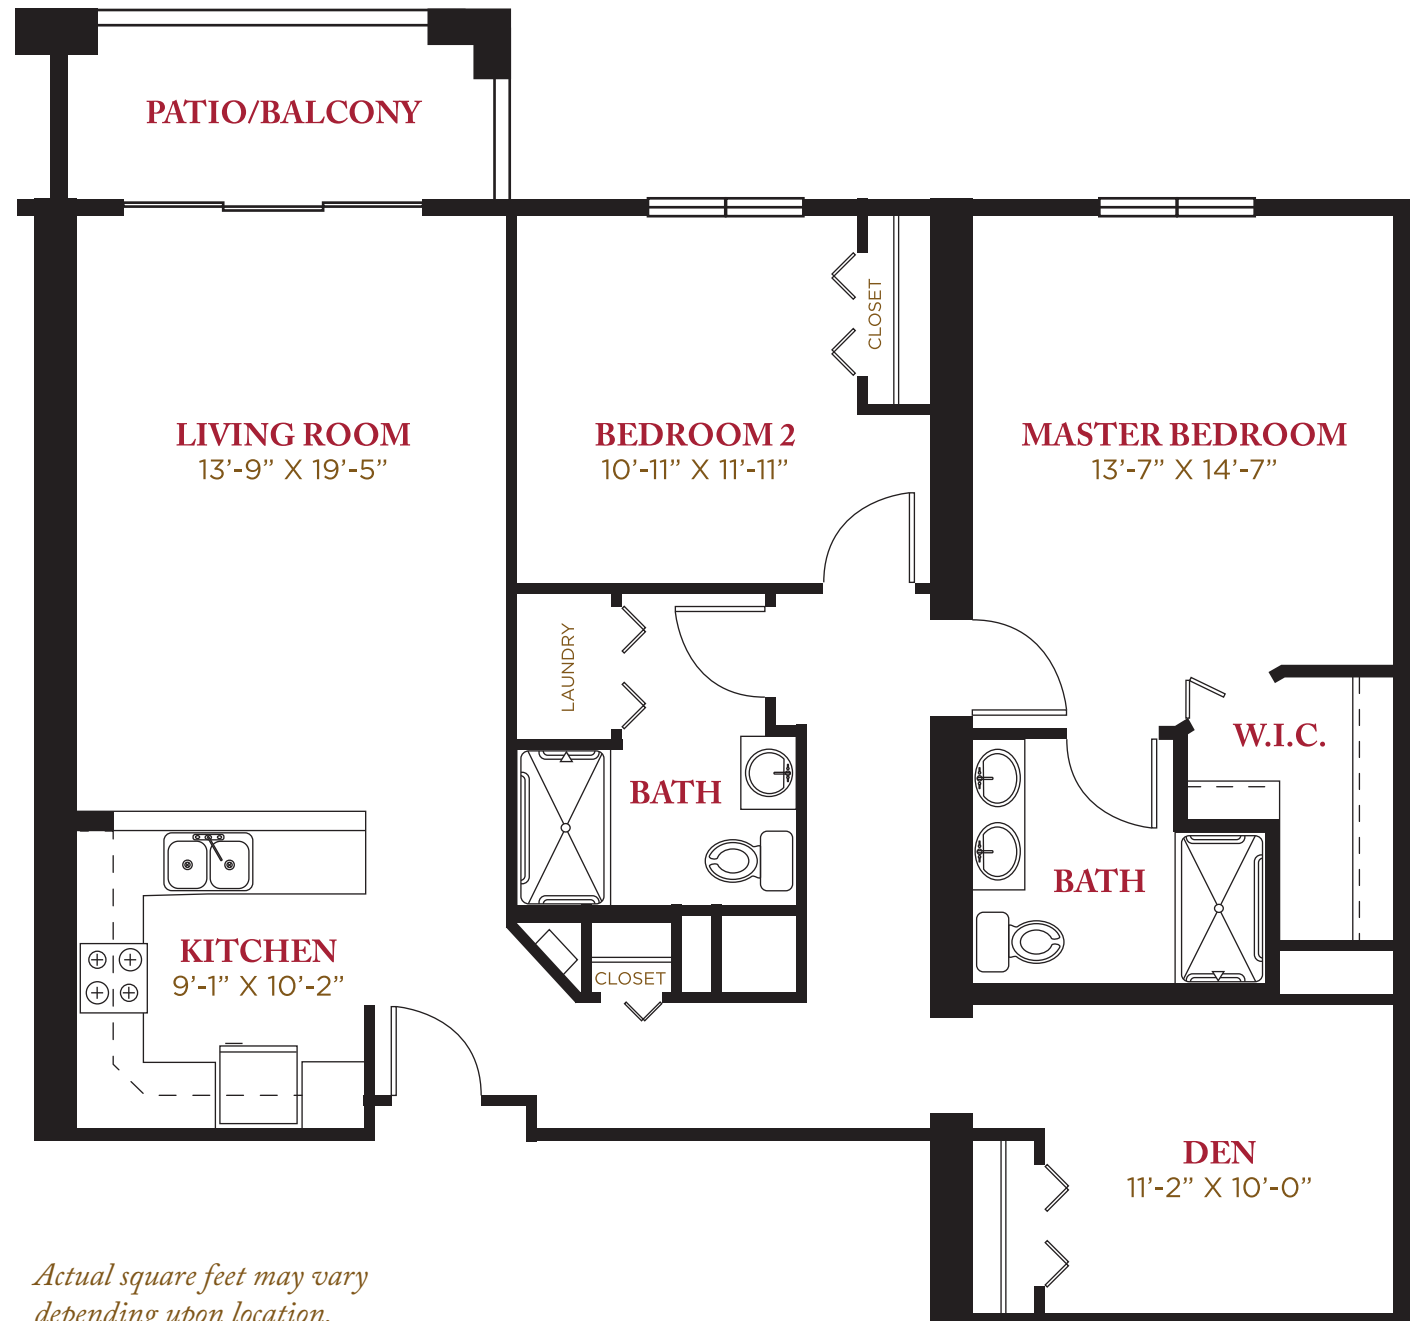

Village Square Apartments

Ardley I

1416 Sq. ft.

GARDEN SPOT
VILLAGE

A GARDEN SPOT COMMUNITY

*Actual square feet may vary
depending upon location.*