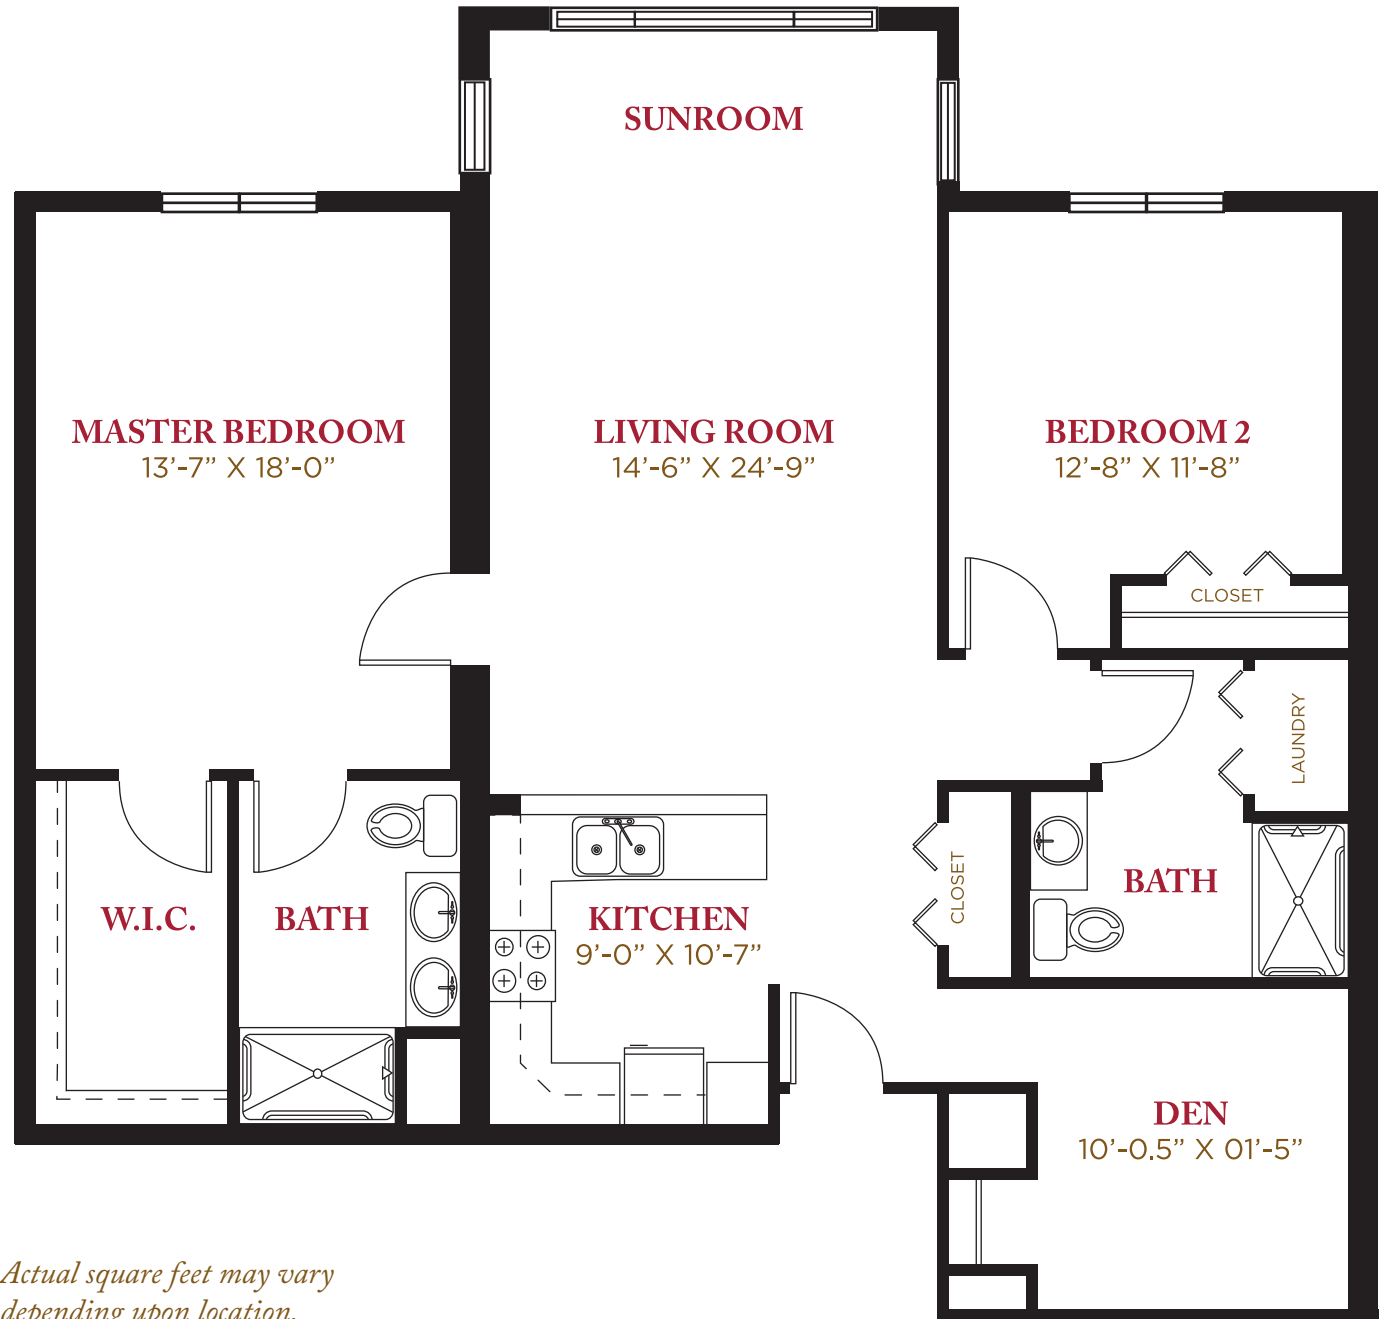

Village Square Apartments

Atworth II

1508 Sq. ft.

GARDEN SPOT
VILLAGE

A GARDEN SPOT COMMUNITY

*Actual square feet may vary
depending upon location.*