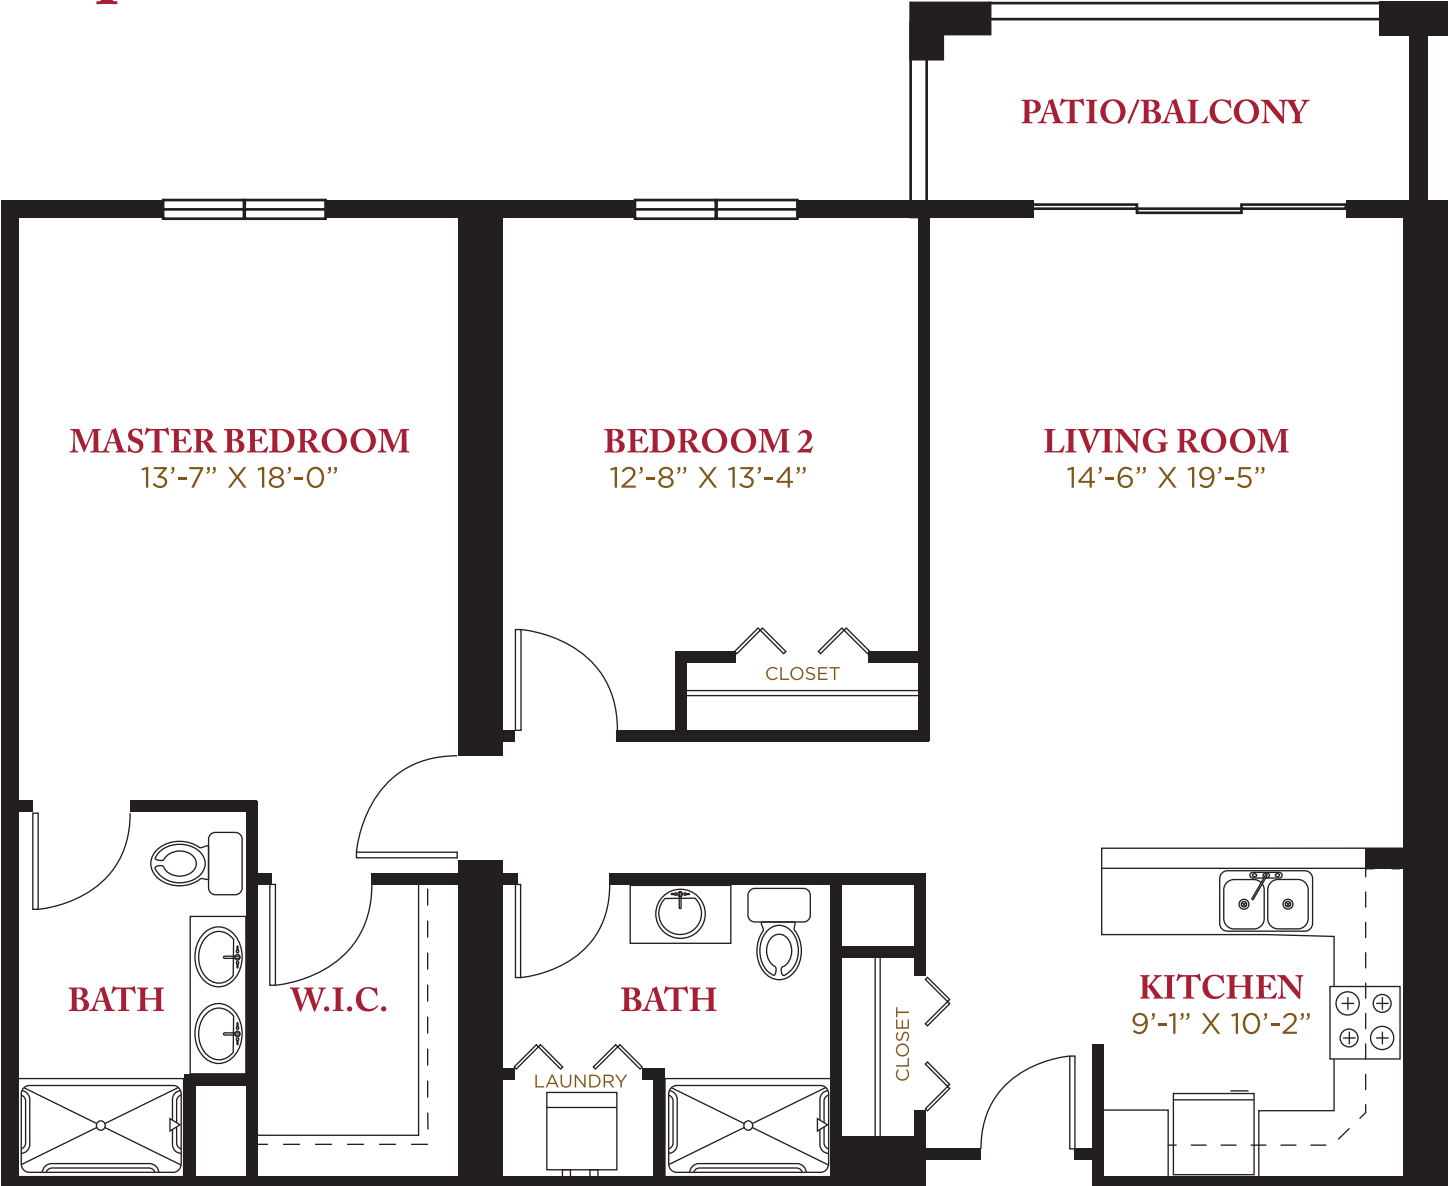

Village Square Apartments

Hamlin I

1329 Sq. ft.

GARDEN SPOT
VILLAGE

A GARDEN SPOT COMMUNITY

*Actual square feet may vary
depending upon location.*