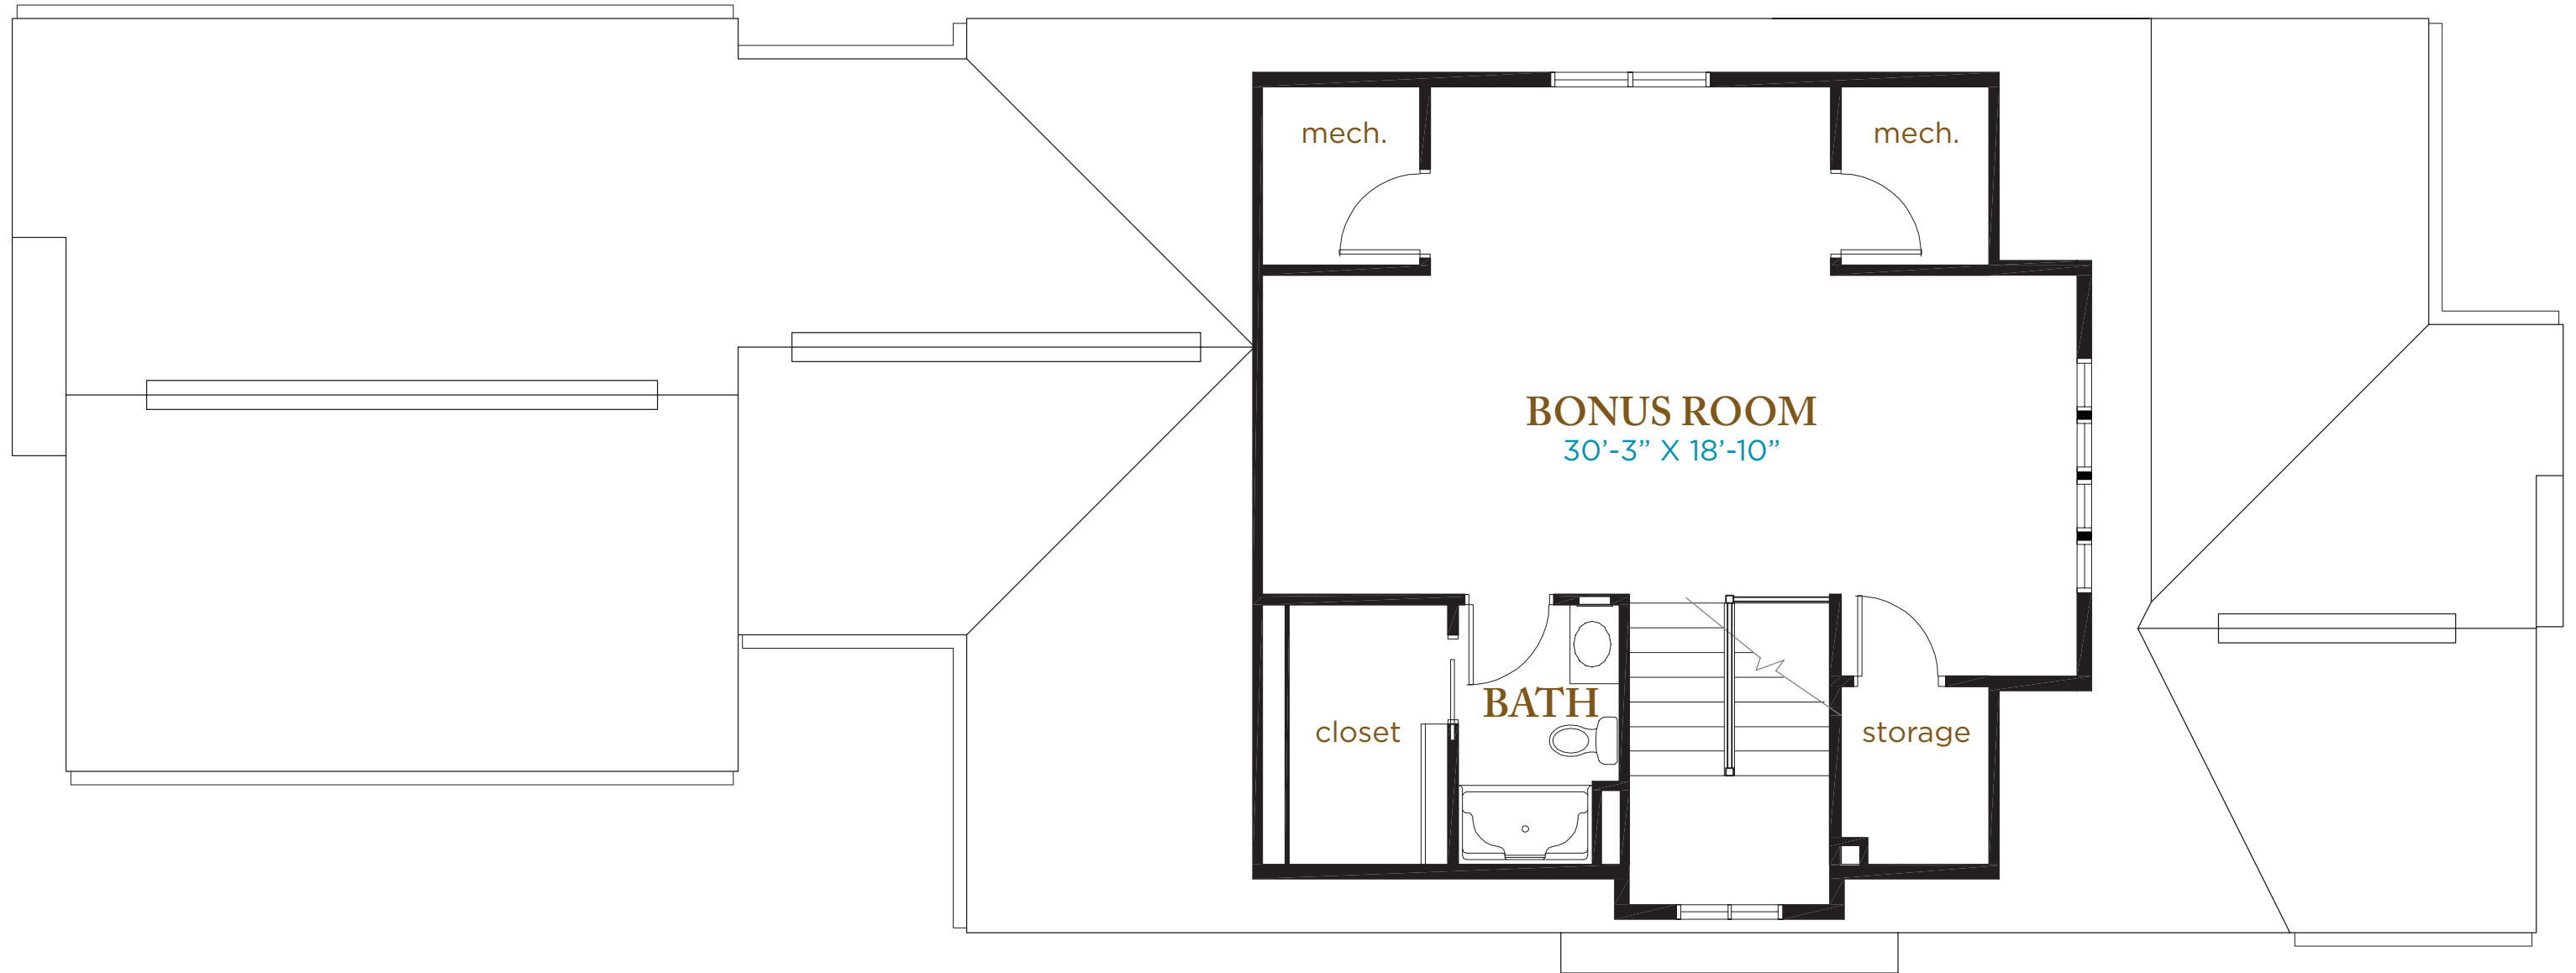

# COTTAGE - MULTI-FLOOR LIVING

Cottage: 1475 Sq. Ft.  
Sunroom: 200 Sq. Ft.  
Garage: 552 Sq. Ft.  
Porch: 151 Sq. Ft.

# COTTAGE - MULTI-FLOOR LIVING

Cottage: 901 Sq. Ft.

  
**SYCAMORE SPRINGS**

  
A GARDEN SPOT COMMUNITY

**SECOND FLOOR**

Square footage and dimensions are approximations and floorplans are not to scale.