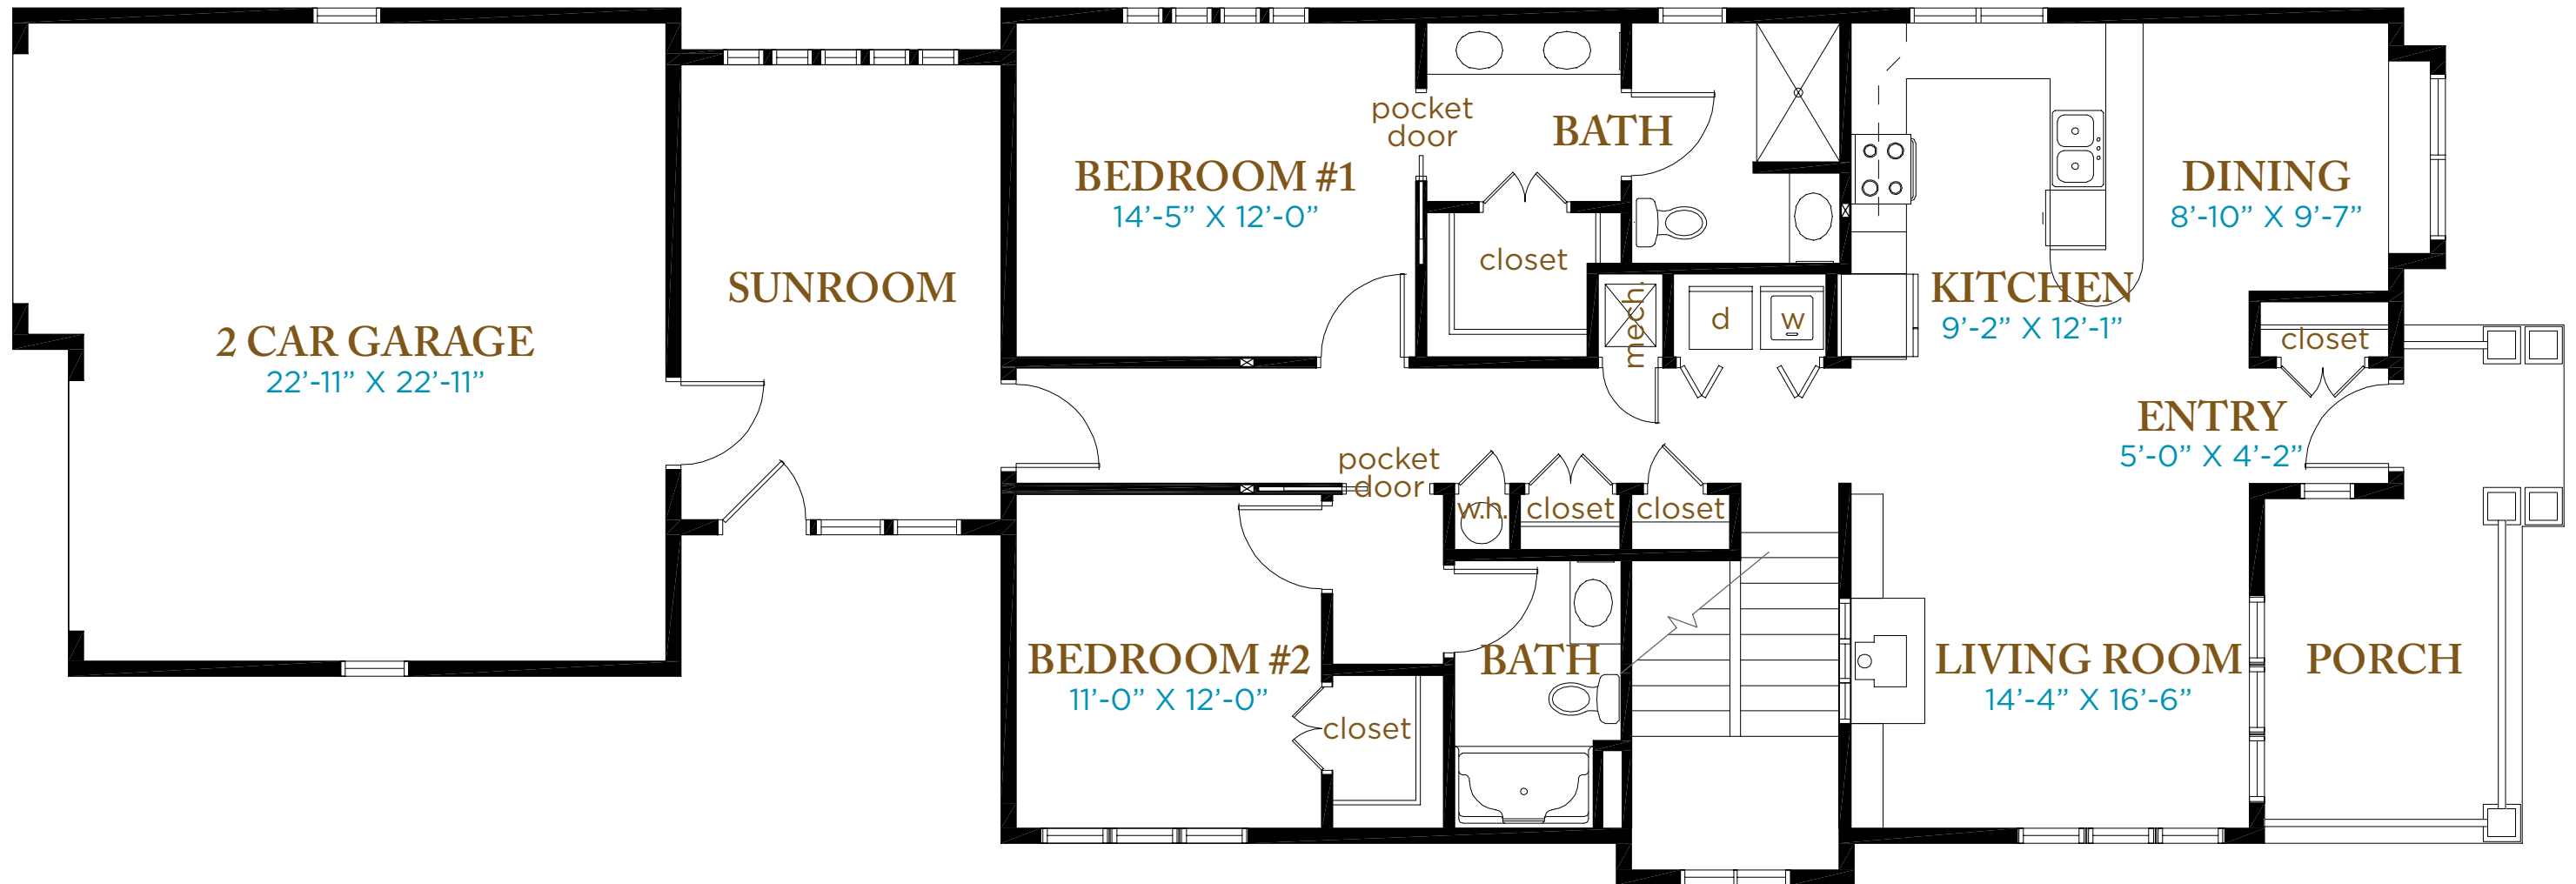

# COTTAGE - MULTI-FLOOR LIVING

Cottage: 1475 Sq. Ft.  
Sunroom: 200 Sq. Ft.  
Garage: 552 Sq. Ft.  
Porch: 151 Sq. Ft.

# COTTAGE - MULTI-FLOOR LIVING

Cottage: 901 Sq. Ft.

  
**SYCAMORE SPRINGS**

  
A GARDEN SPOT COMMUNITY

**SECOND FLOOR**

Square footage and dimensions are approximations and floorplans are not to scale.