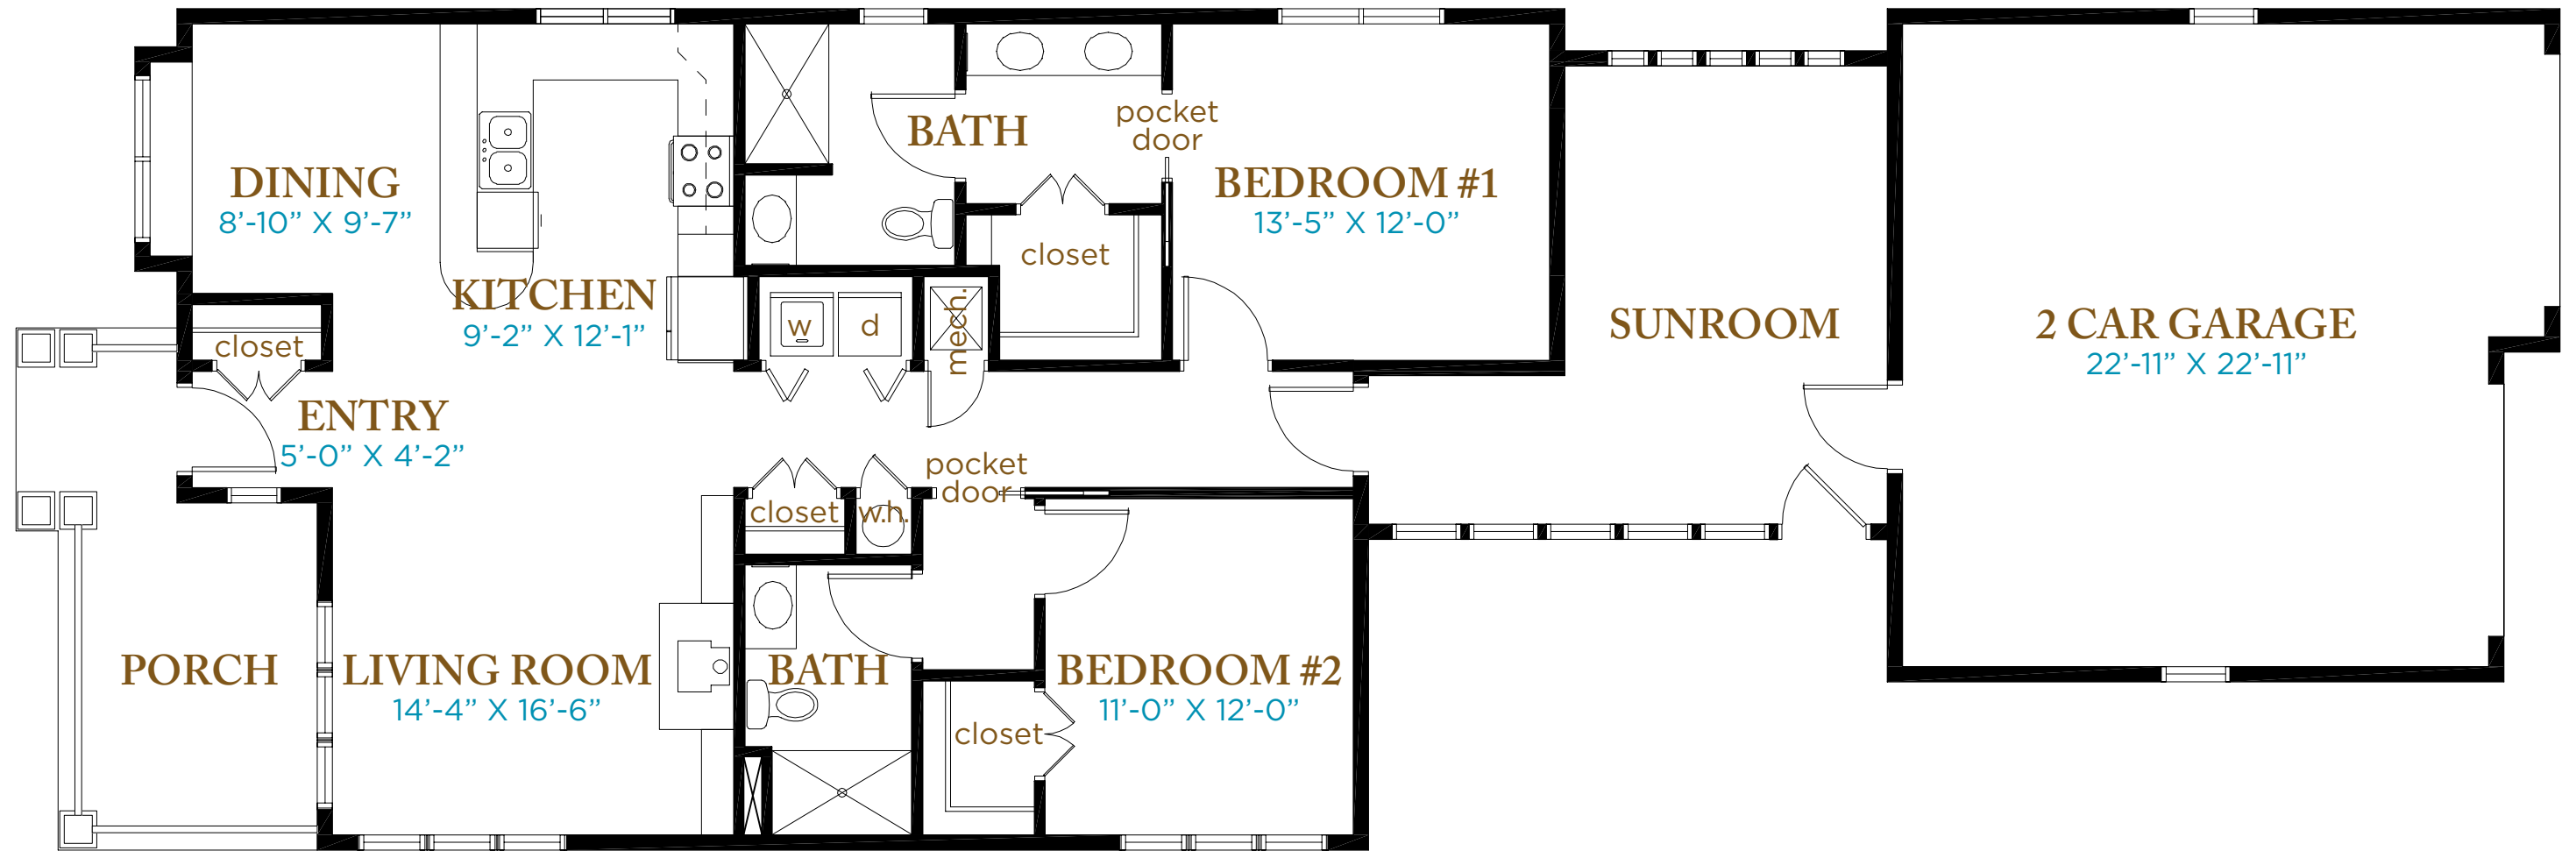

COTTAGE - SINGLE FLOOR LIVING

Cottage: 1316 Sq. Ft.
Sunroom: 241 Sq. Ft.
Garage: 552 Sq. Ft.
Porch: 151 Sq. Ft.

SYCAMORE SPRINGS

A GARDEN SPOT COMMUNITY

FIRST FLOOR

Square footage and dimensions are approximations and floorplans are not to scale.