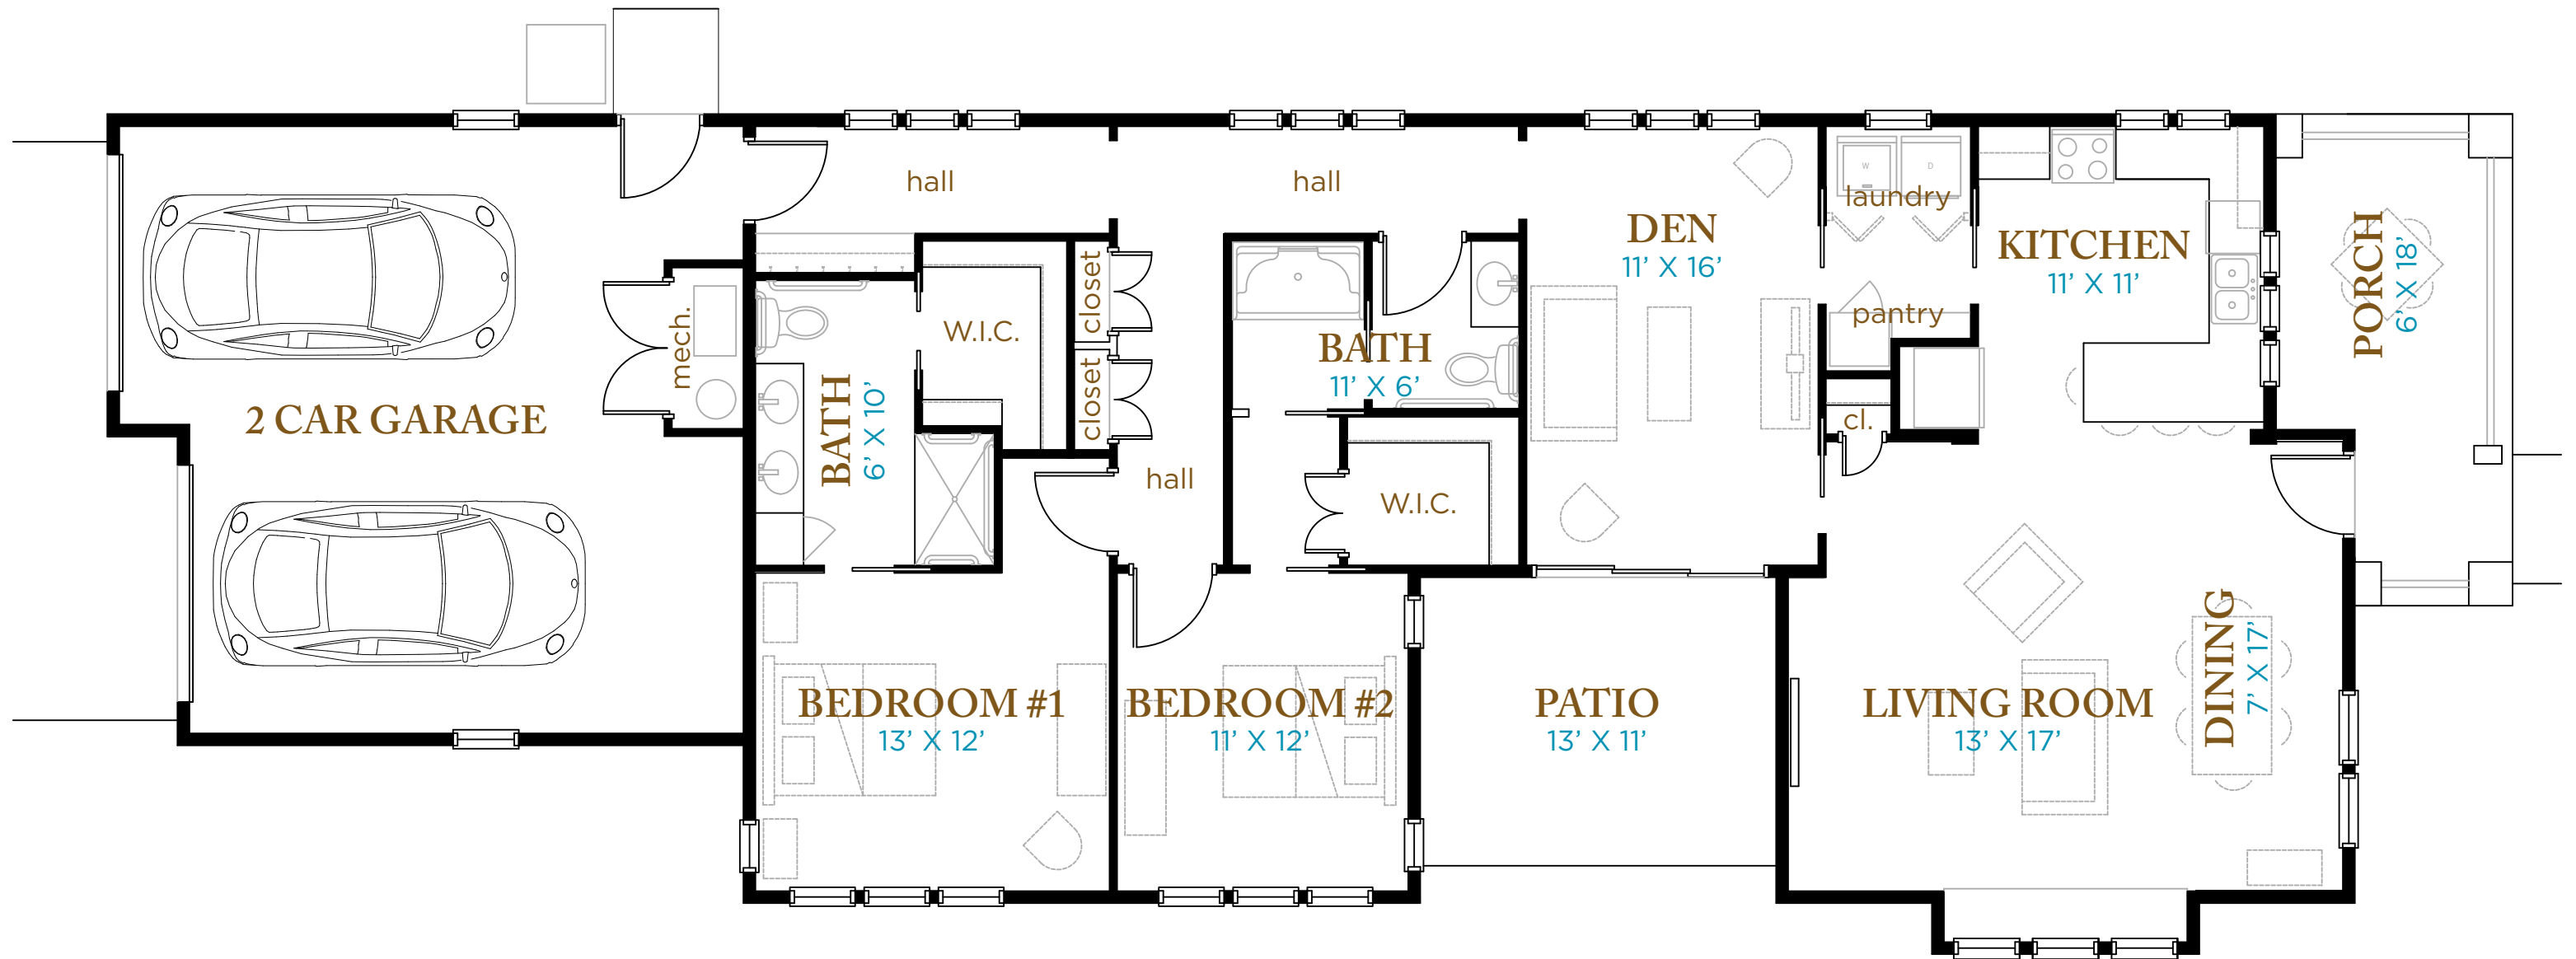

# THE KRAYBILL - TYPE 2

1 Story Cottage: 1600 Sq. Ft.

603 Ashford Lane, 606 Ashford Lane, 618 Cairn Lane,  
622 Cairn Lane, 647 Milldale Way, 650 Milldale Way

  
**SYCAMORE SPRINGS**

  
A GARDEN SPOT COMMUNITY

## FIRST FLOOR

Square footage and dimensions are approximations and floorplans are not to scale.  
Slight alterations to this floorplan may be necessary during construction.