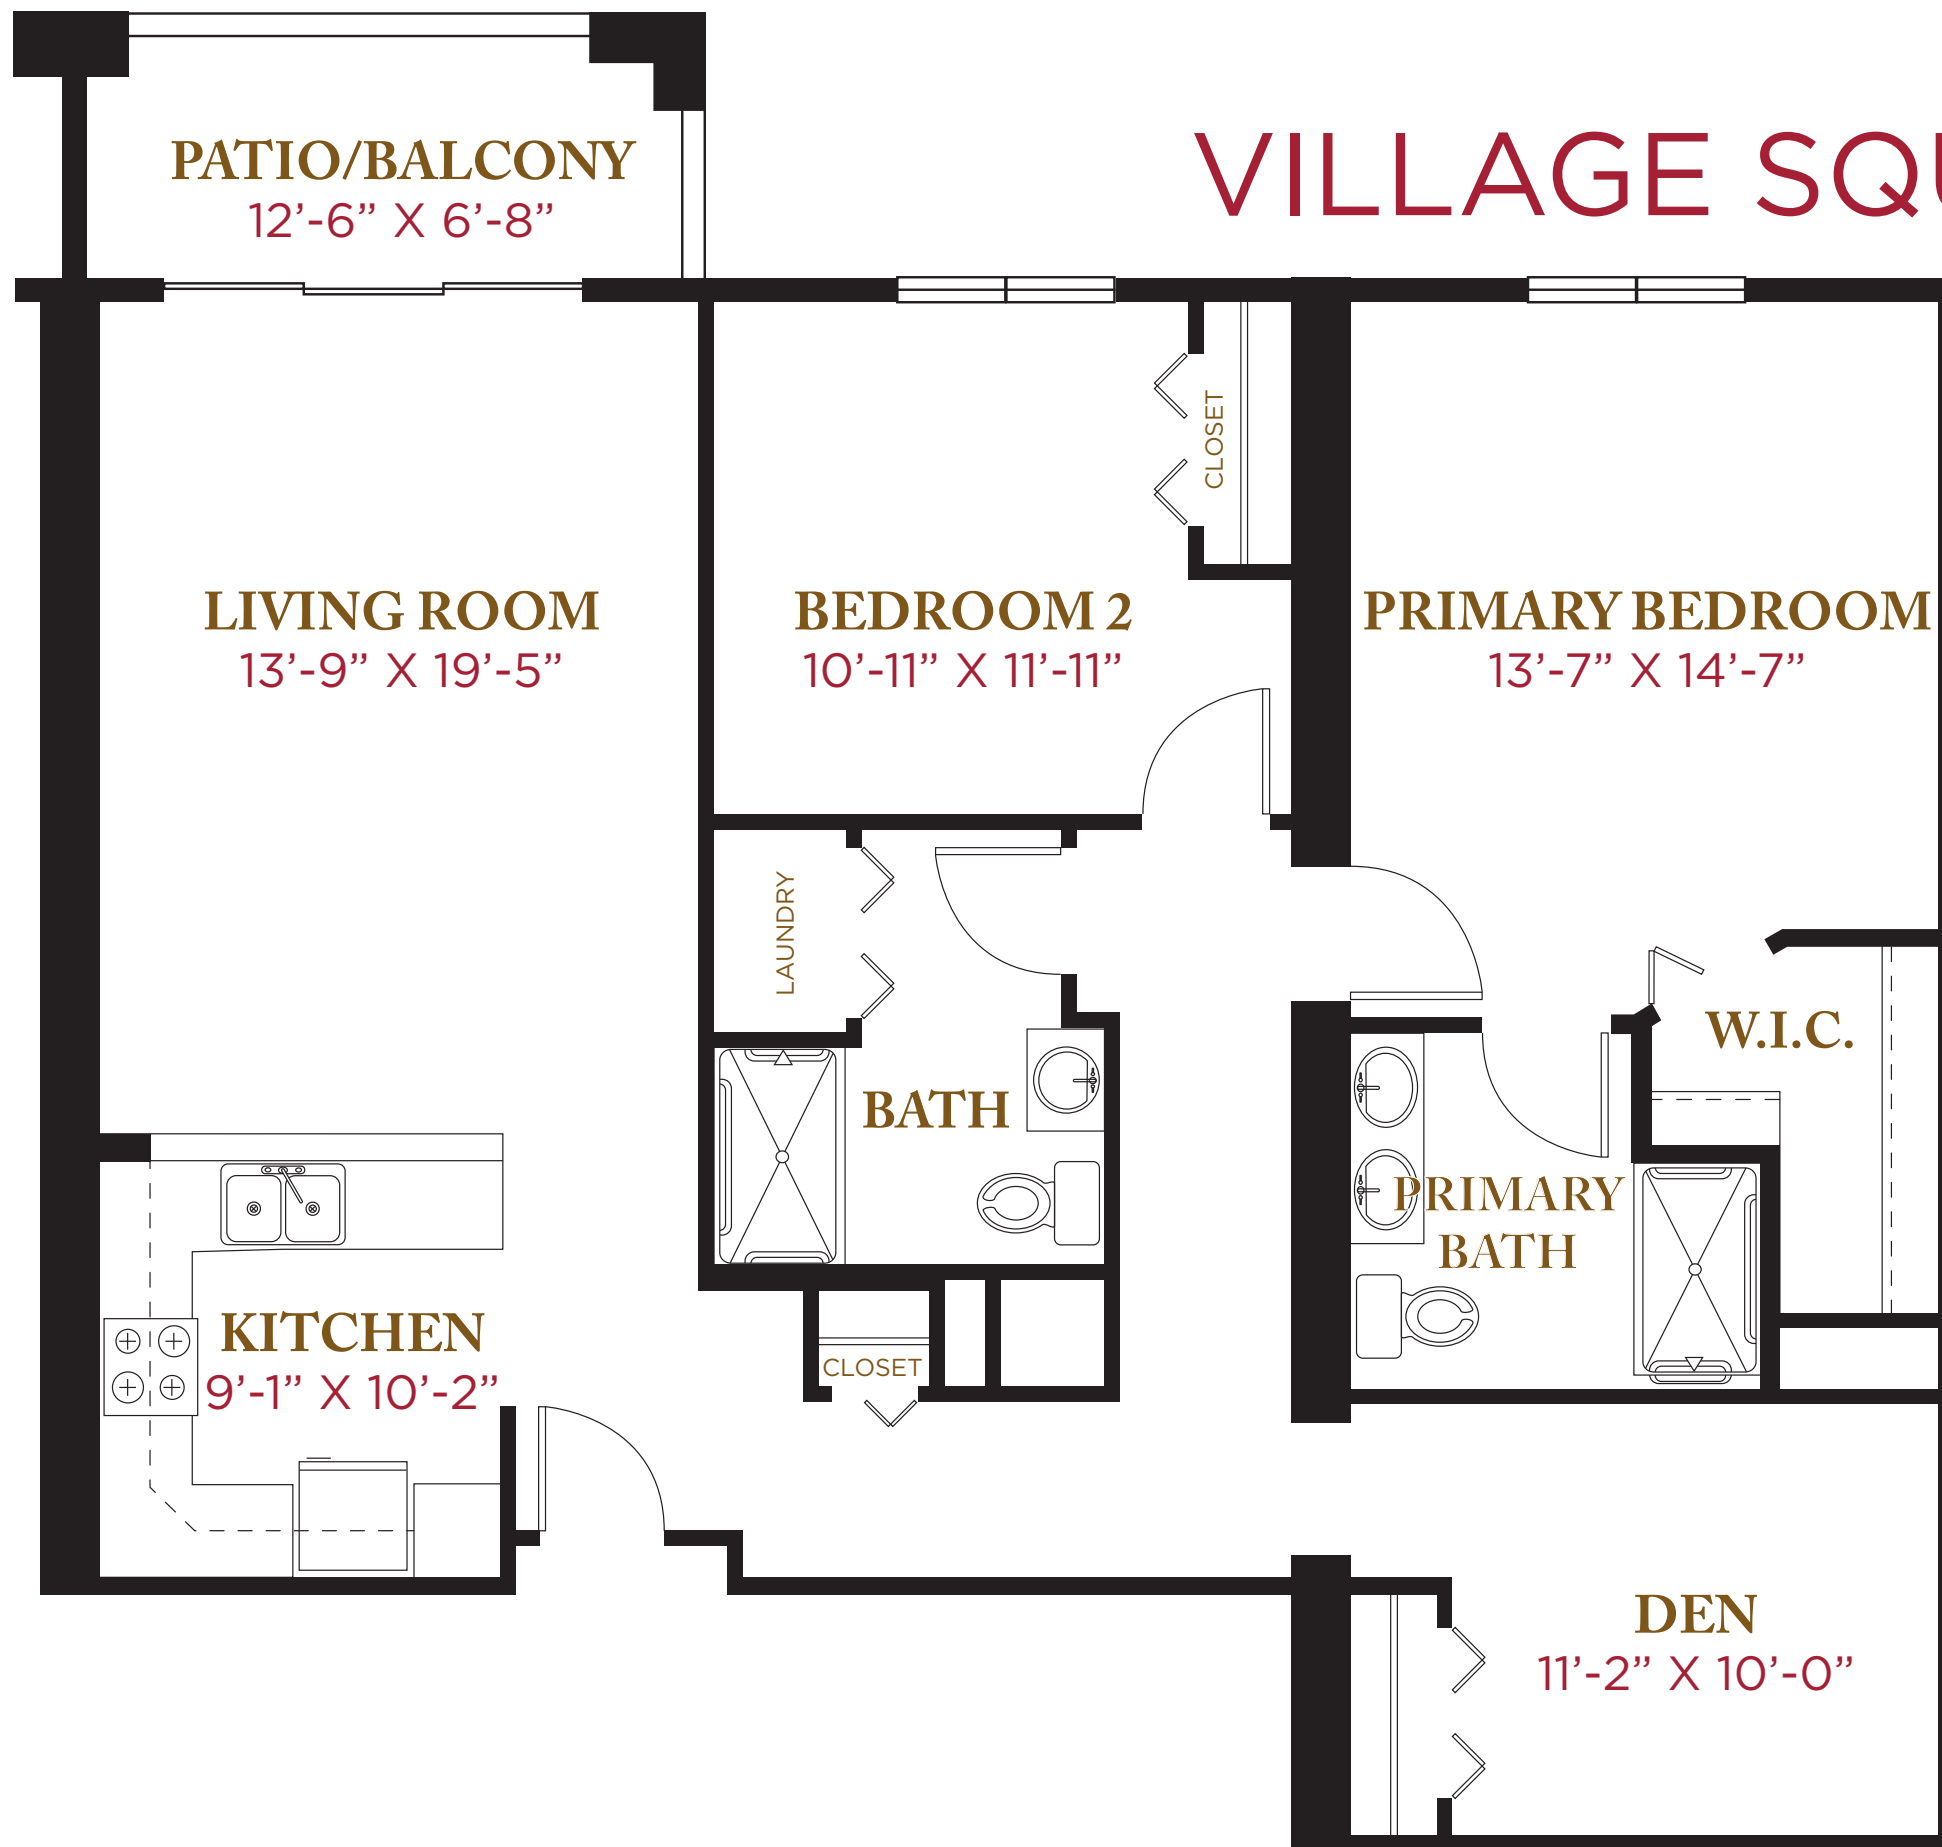

VILLAGE SQUARE: ARDLEY I

1416 Sq. ft.

Square footage and dimensions are approximations and floorplans are not to scale.
vSlight alterations to this floorplan may be necessary during construction.
Approximate apartment square footage at top does not include the patio.

GARDEN SPOT
VILLAGE

A GARDEN SPOT COMMUNITY